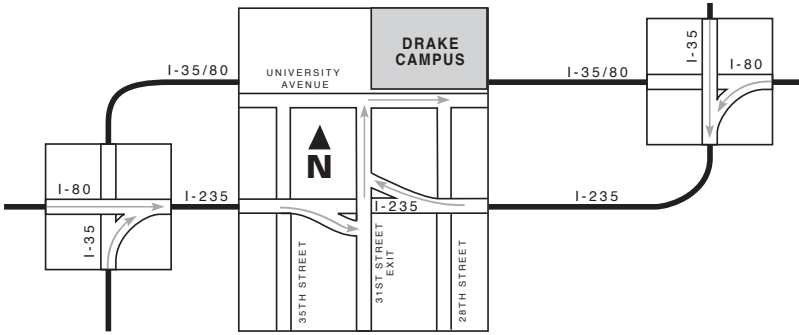

**DRIVING DIRECTIONS TO DRAKE UNIVERSITY**

**From the East and North**

At the northeast edge of Des Moines, I-80 and I-35 join and go west around the city while I-235 goes through Des Moines. Take I-235 west for about six miles to the 31st Street exit, which is past the downtown area. You will see a sign that says "Exit 6, Drake University." Exit I-235 at the 31st Street exit and turn right (north). Travel approximately six blocks on 31st Street to the stoplight at University Avenue. At University Avenue, turn right and go three blocks and you will see the Admission parking on the right (south) side of University. Reserved parking for admission visitors is located on the north side of the lot. Cole Hall, Office of Admission is located across the street.

**From the West and South**

At the southwest edge of Des Moines, I-80 and I-35 join and go east around the city while I-235 goes through Des Moines. Take I-235 east to the 31st Street exit in Des Moines. Be sure you have passed the 63rd Street exit. Exit at 31st Street and turn left (north). Travel approximately six blocks on 31st Street to the stoplight at University Avenue. At University Avenue, turn right and go three blocks and you will see the Admission parking lot on the right (south) side of University. Reserved parking for admission visitors is located on the north side of the lot. Cole Hall, Office of Admission is located across the street.