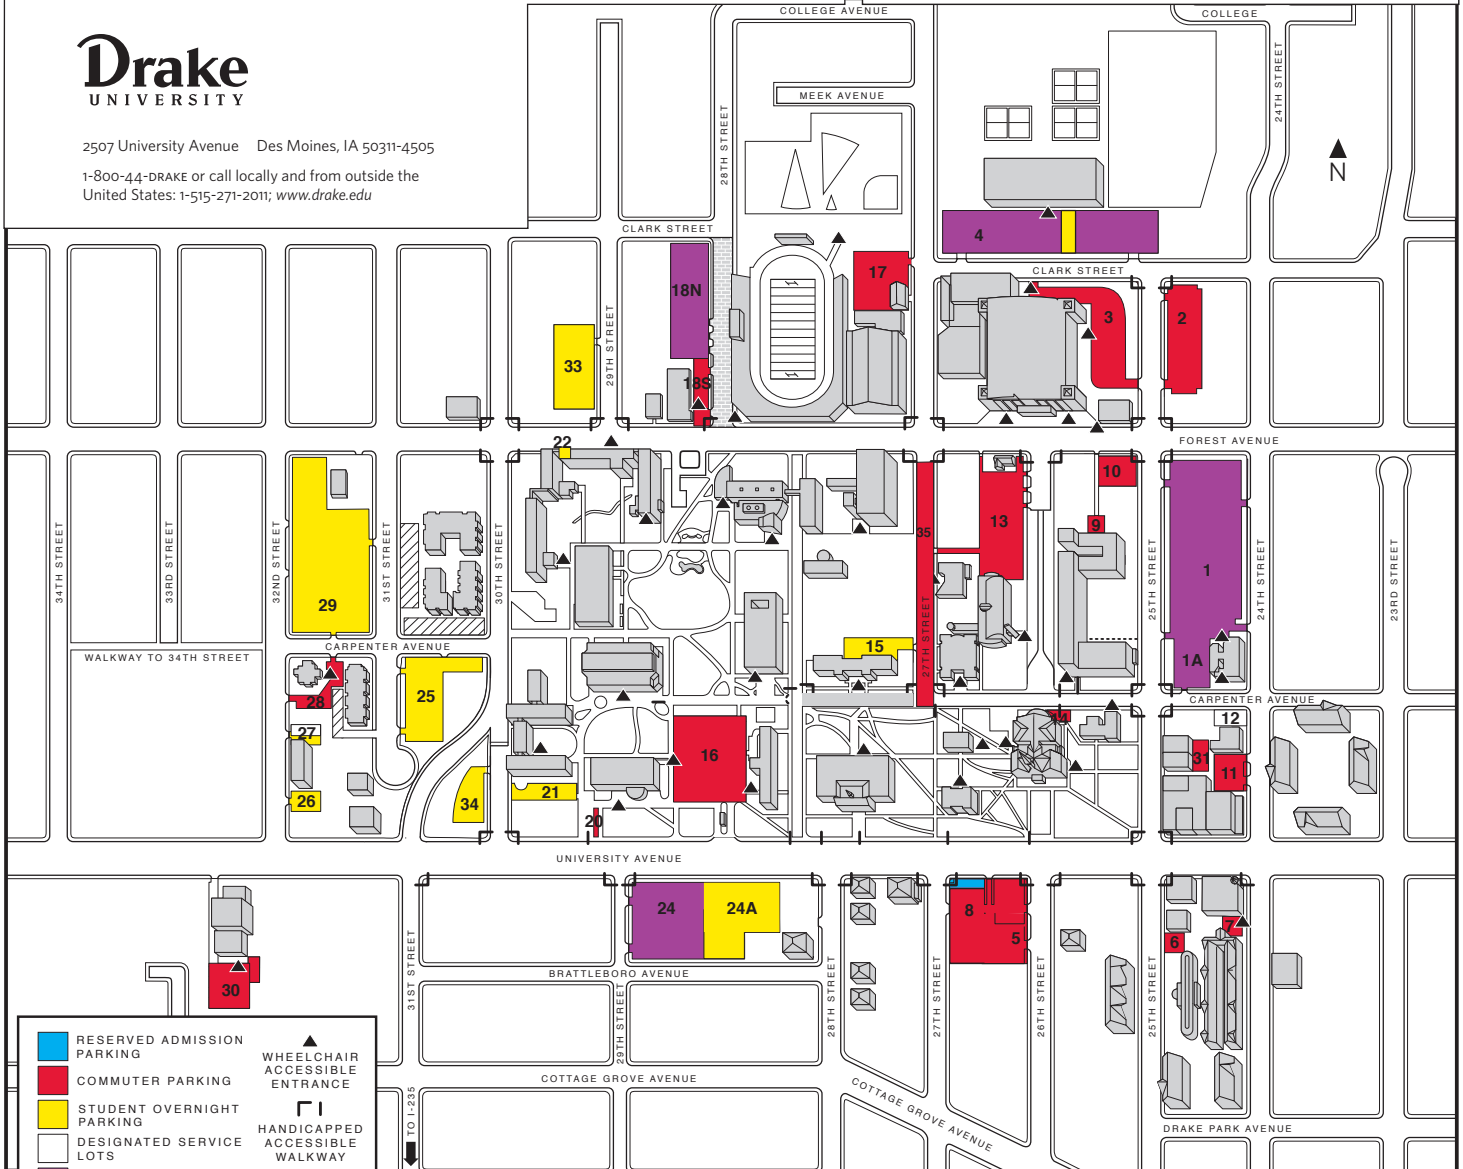

PARKING LOTS

25th & Forest	10	1	Fine Arts
Admission	8	1A	Dial Center
Aliber Hall	24	2	Knapp Center East
Aliber Hall West	20	3	Knapp Center
City of Des Moines/DMPD	12	4	Tennis Center
Crawford Hall	22	5	Old Main
Dial Center	12A	6	Legal Clinic West
Facilities	17	7	Legal Clinic East
Fine Arts	1	8	Admission
Fine Arts North	9	9	Fine Arts North
Health Center	28	10	25th & Forest
Jewett Hall	15	11	Kinne Center
Kinne Center	11	12	City of Des Moines/DMPD
Kirk Hall South	21	13	Wifvat Plaza
Kirk Hall West	34	14	Sheslow (30 Minute)
Knapp Center	3	15	Jewett Hall
Knapp Center East	2	16	Olmsted Visitor Pay Parking
Legal Clinic East	7	17	Facilities
Legal Clinic West	6	18N	West Stadium
Morehouse Hall	74A	18S	Studio Arts
Old Main	5	20	Aliber Hall West
Olmsted Visitor Pay Parking	16	21	Kirk Hall South
Quads	33	22	Crawford Hall
Ross Hall North	27	24	Aliber Hall
Ross Hall South	26	24A	Morehouse Hall
School of Education	30	25	West Campus-A
Security Dept.	31	26	Ross Hall South
Sheslow (30 Minute)	14	27	Ross Hall North
Studio Arts	18S	28	Health Center
Tennis Center	4	29	West Campus-B
West Campus-A	25	30	School of Education
West Campus-B	29	31	Security Dept.
West Stadium	18N	33	Quads
Wifvat Plaza	13	34	Kirk Hall West
		35	1300 block of 27th Street

2507 University Avenue Des Moines, IA 50311-4505

1-800-44-DRAKE or call locally and from outside the United States: 1-515-271-2011; www.drake.edu