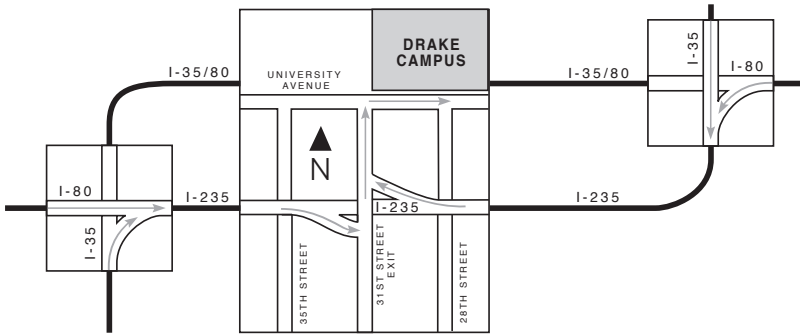

DRIVING DIRECTIONS TO DRAKE UNIVERSITY

From the East and North

At the northeast edge of Des Moines, I-80 and I-35 join and go west around the city while I-235 goes through Des Moines. Take I-235 west for about six miles to the 31st Street exit, which is past the downtown area. You will see a sign that says "Exit 6, Drake University." Exit I-235 at the 31st Street exit and turn right (north). Travel approximately six blocks on 31st Street to the stoplight at University Avenue. At University Avenue, turn right and go three blocks and you will see the Admission parking on the right (south) side of University. Reserved parking for admission visitors is located on the north side of the lot. Cole Hall, Office of Admission is located across the street.

From the West and South

At the southwest edge of Des Moines, I-80 and I-35 join and go east around the city while I-235 goes through Des Moines. Take I-235 east to the 31st Street exit in Des Moines. Be sure you have passed the 63rd Street exit. Exit at 31st Street and turn left (north). Travel approximately six blocks on 31st Street to the stoplight at University Avenue. At University Avenue, turn right and go three blocks and you will see the Admission parking lot on the right (south) side of University. Reserved parking for admission visitors is located on the north side of the lot. Cole Hall, Office of Admission is located across the street.