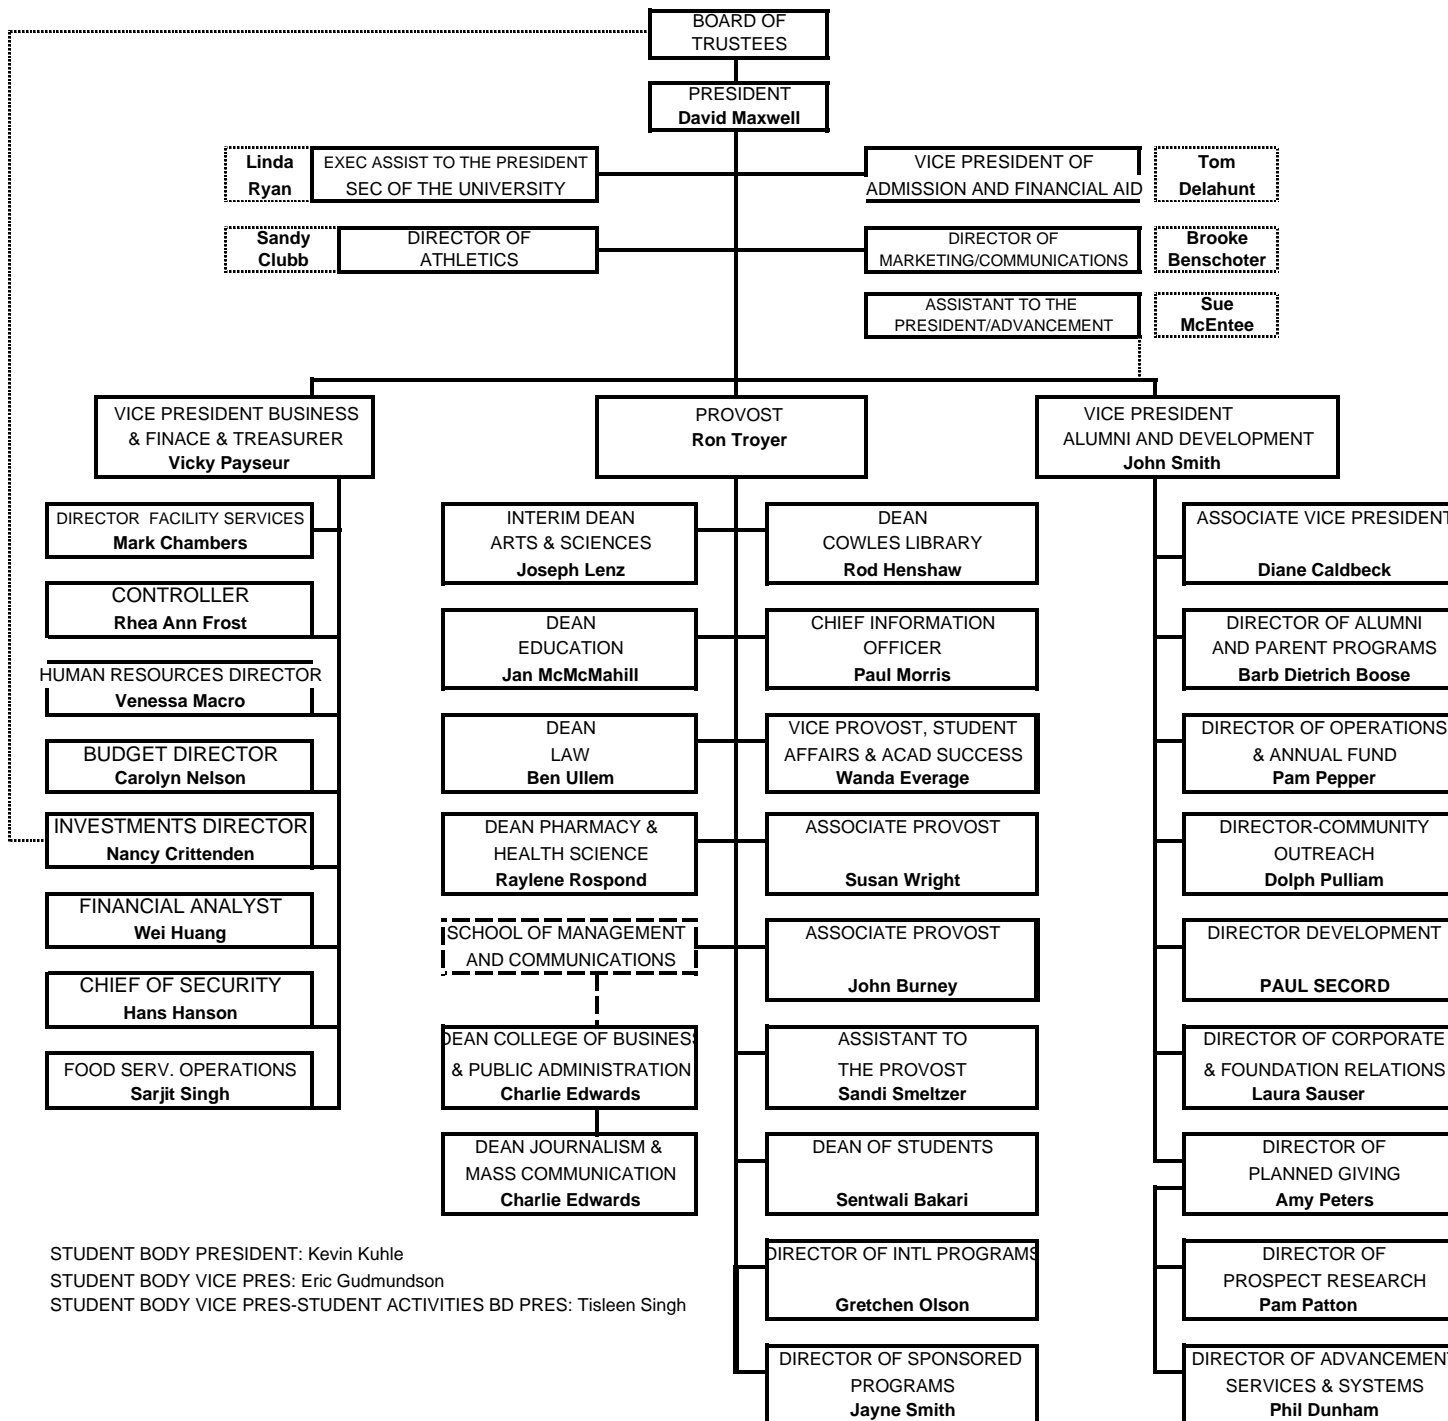

# DRAKE UNIVERSITY ORGANIZATIONAL CHART

STUDENT BODY PRESIDENT: Kevin Kuhle  
 STUDENT BODY VICE PRES: Eric Gudmundson  
 STUDENT BODY VICE PRES-STUDENT ACTIVITIES BD PRES: Tisleen Singh