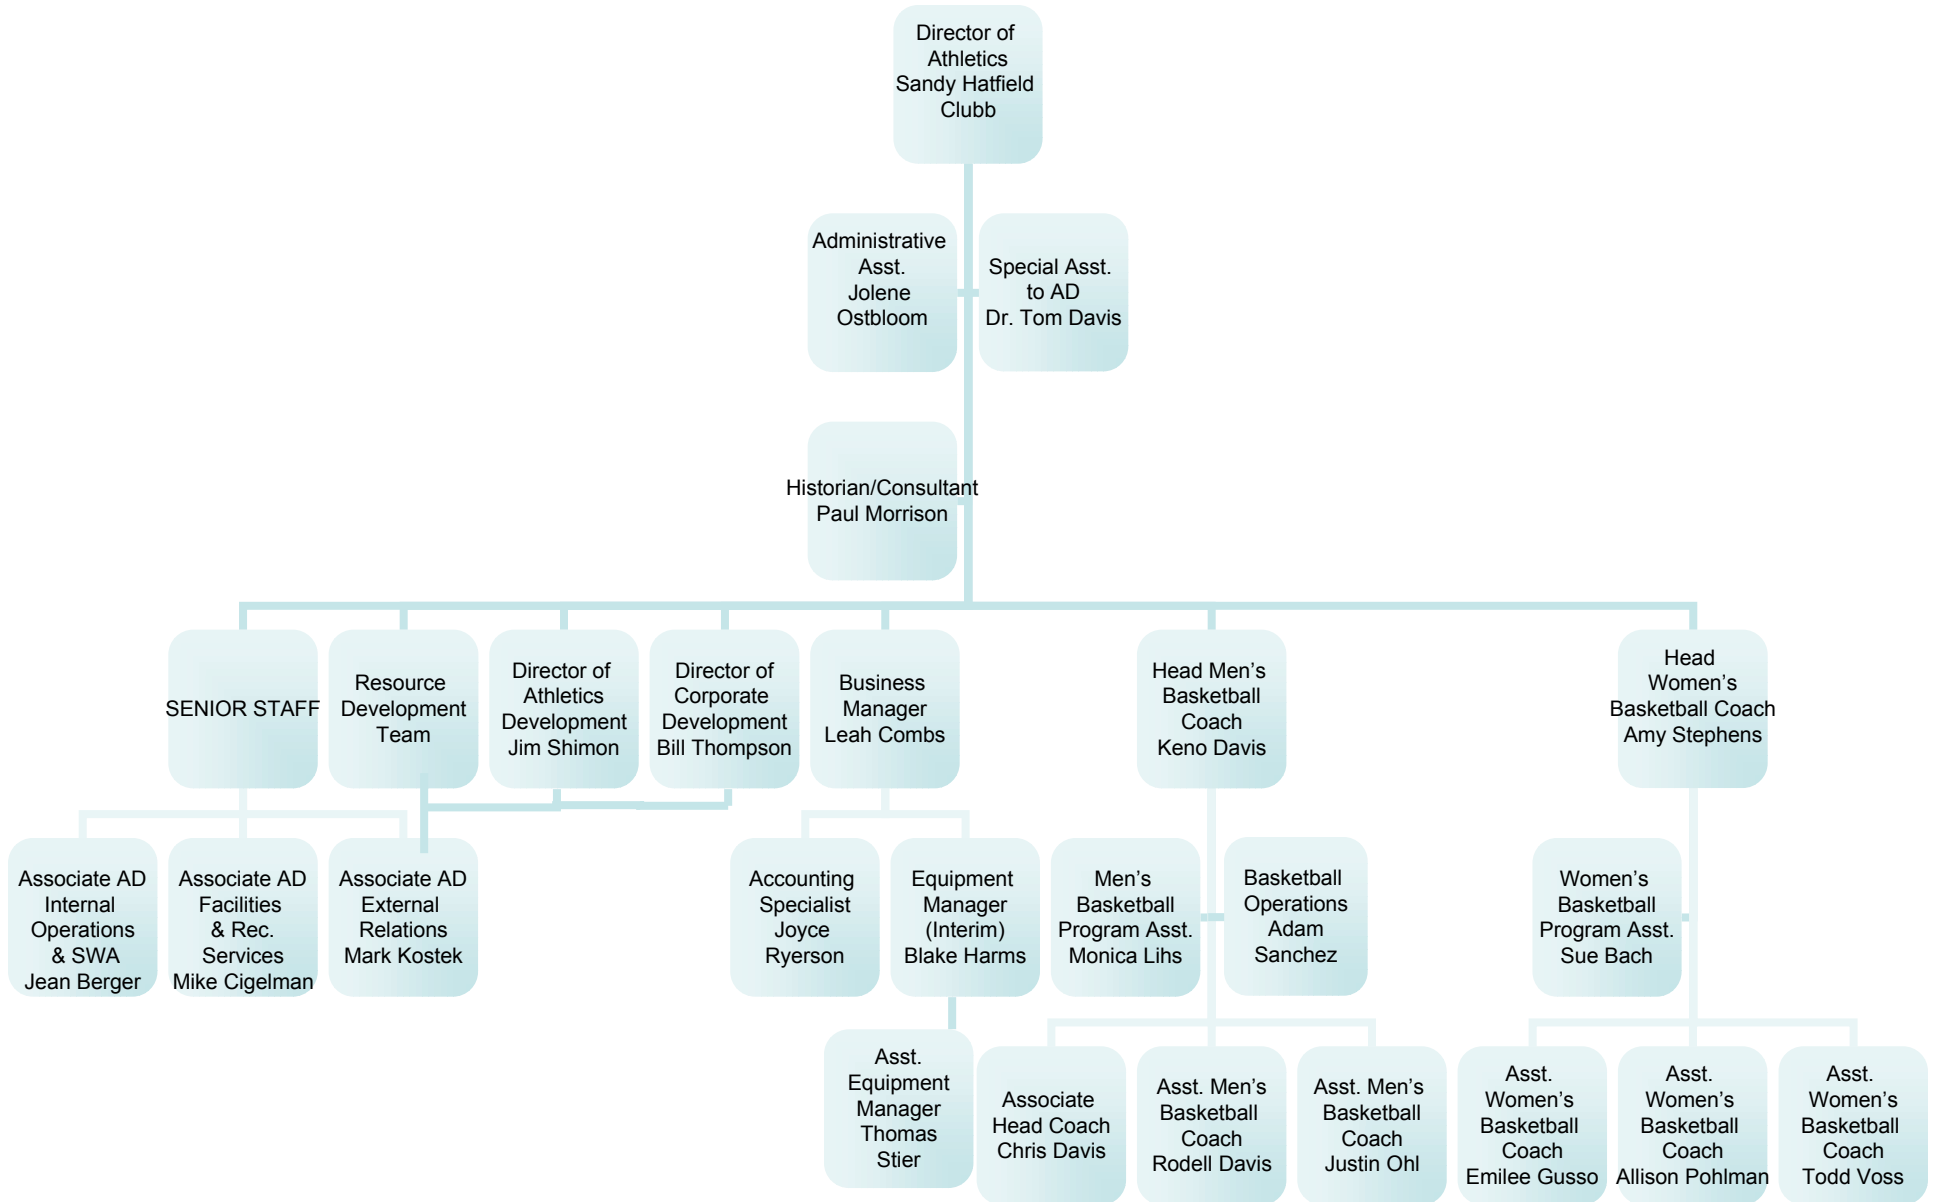

Drake University

Department of Athletics Organization Chart

Drake University Department of Athletics Organization Chart

Associate AD
Internal
Operations
& SWA
Jean Berger

Drake University

Department of Athletics Organization Chart

Drake University Department of Athletics Organization Chart

Drake University
Department of Athletics

Resource Development Team

Sandy Hatfield Clubb
Director of Athletics
Relations

Jim Shimon
Director of Athletics – Development