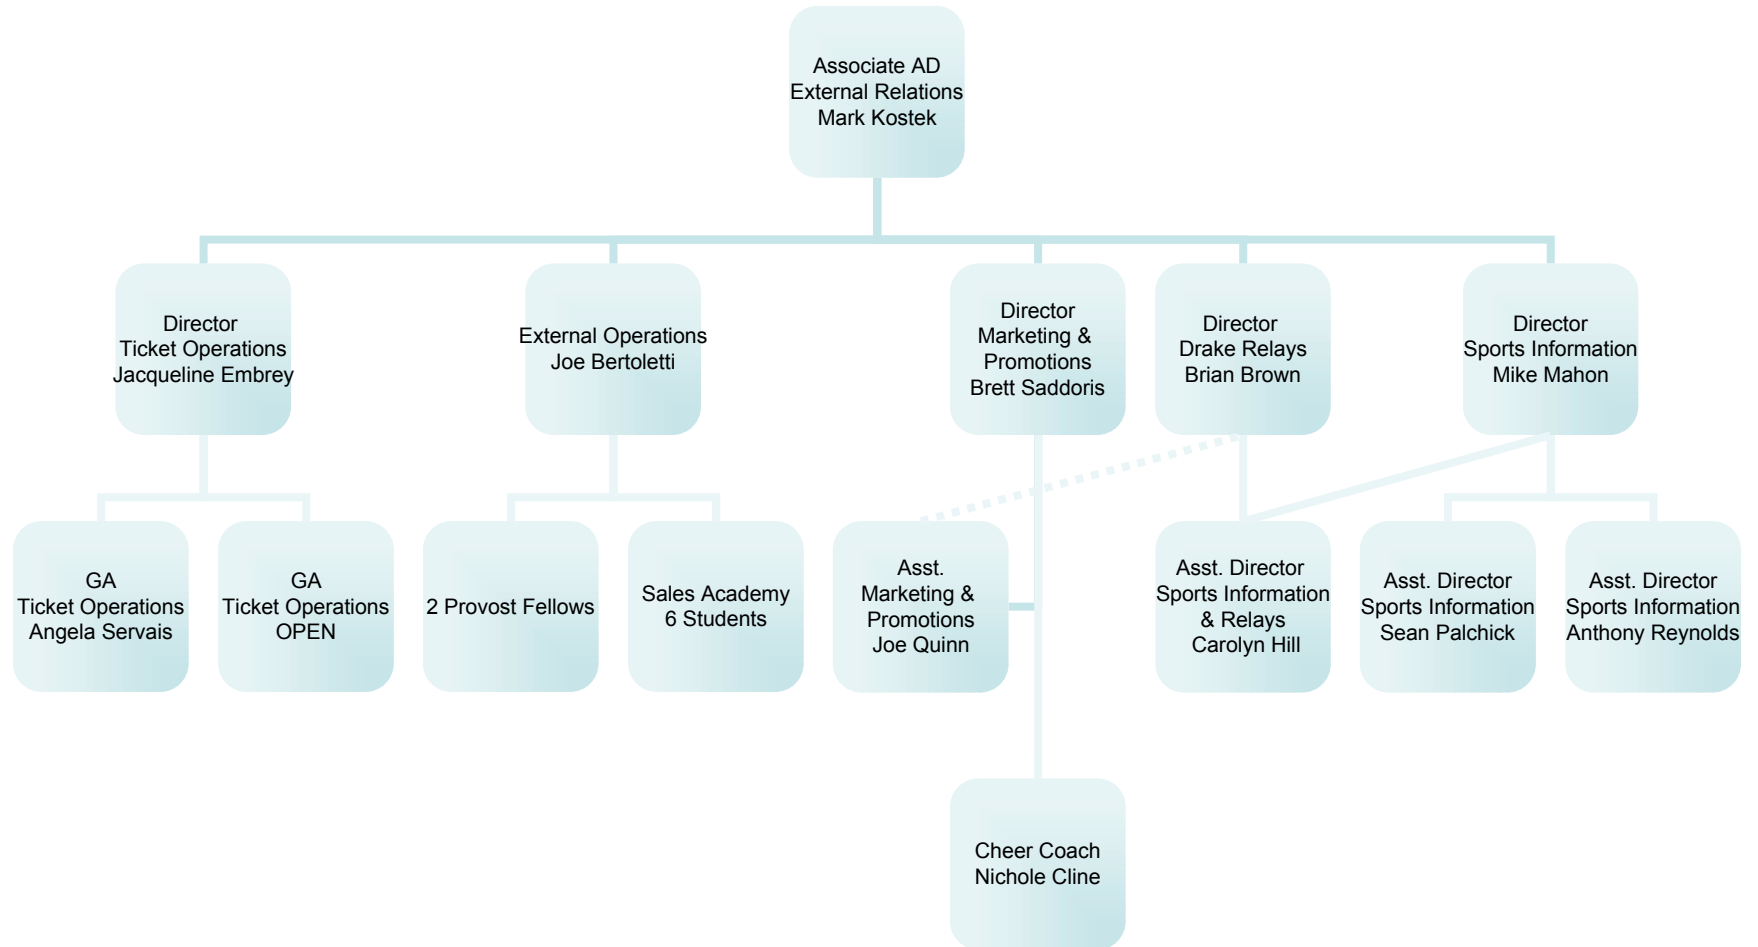

Drake University Department of Athletics Organization Chart