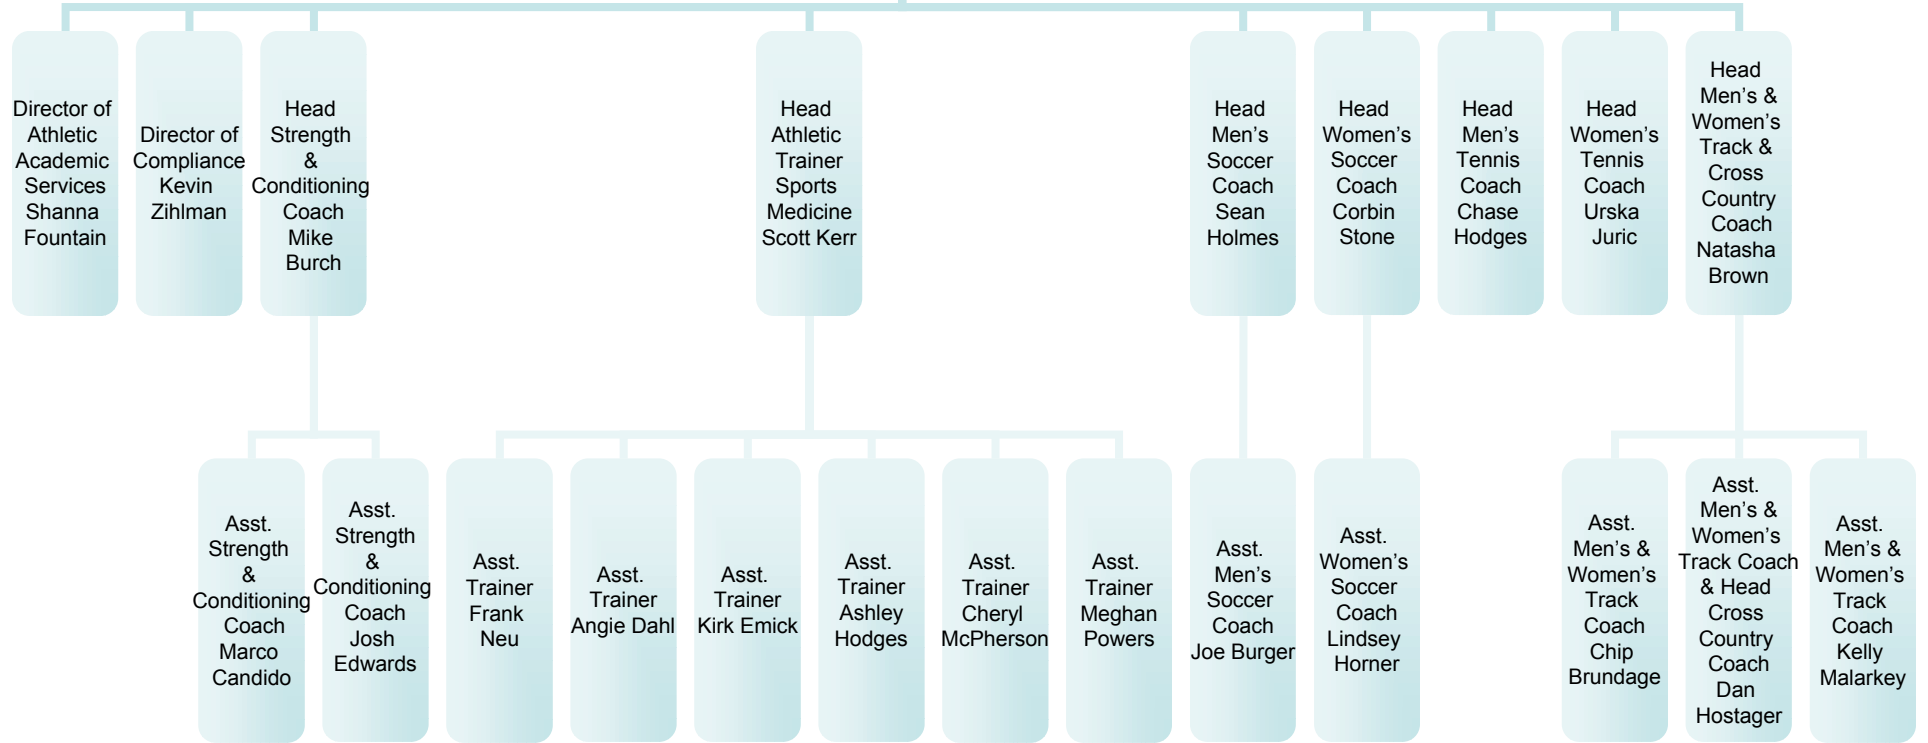

Drake University

Department of Athletics Organization Chart

Drake University Department of Athletics Organization Chart

Associate AD
Internal
Operations
& SWA
Jean Berger

Drake University

Department of Athletics Organization Chart

Drake University Department of Athletics Organization Chart

Drake University
Department of Athletics

Resource Development Team

Sandy Hatfield Clubb
Director of Athletics
Relations

Jim Shimon
Director of Athletics – Development