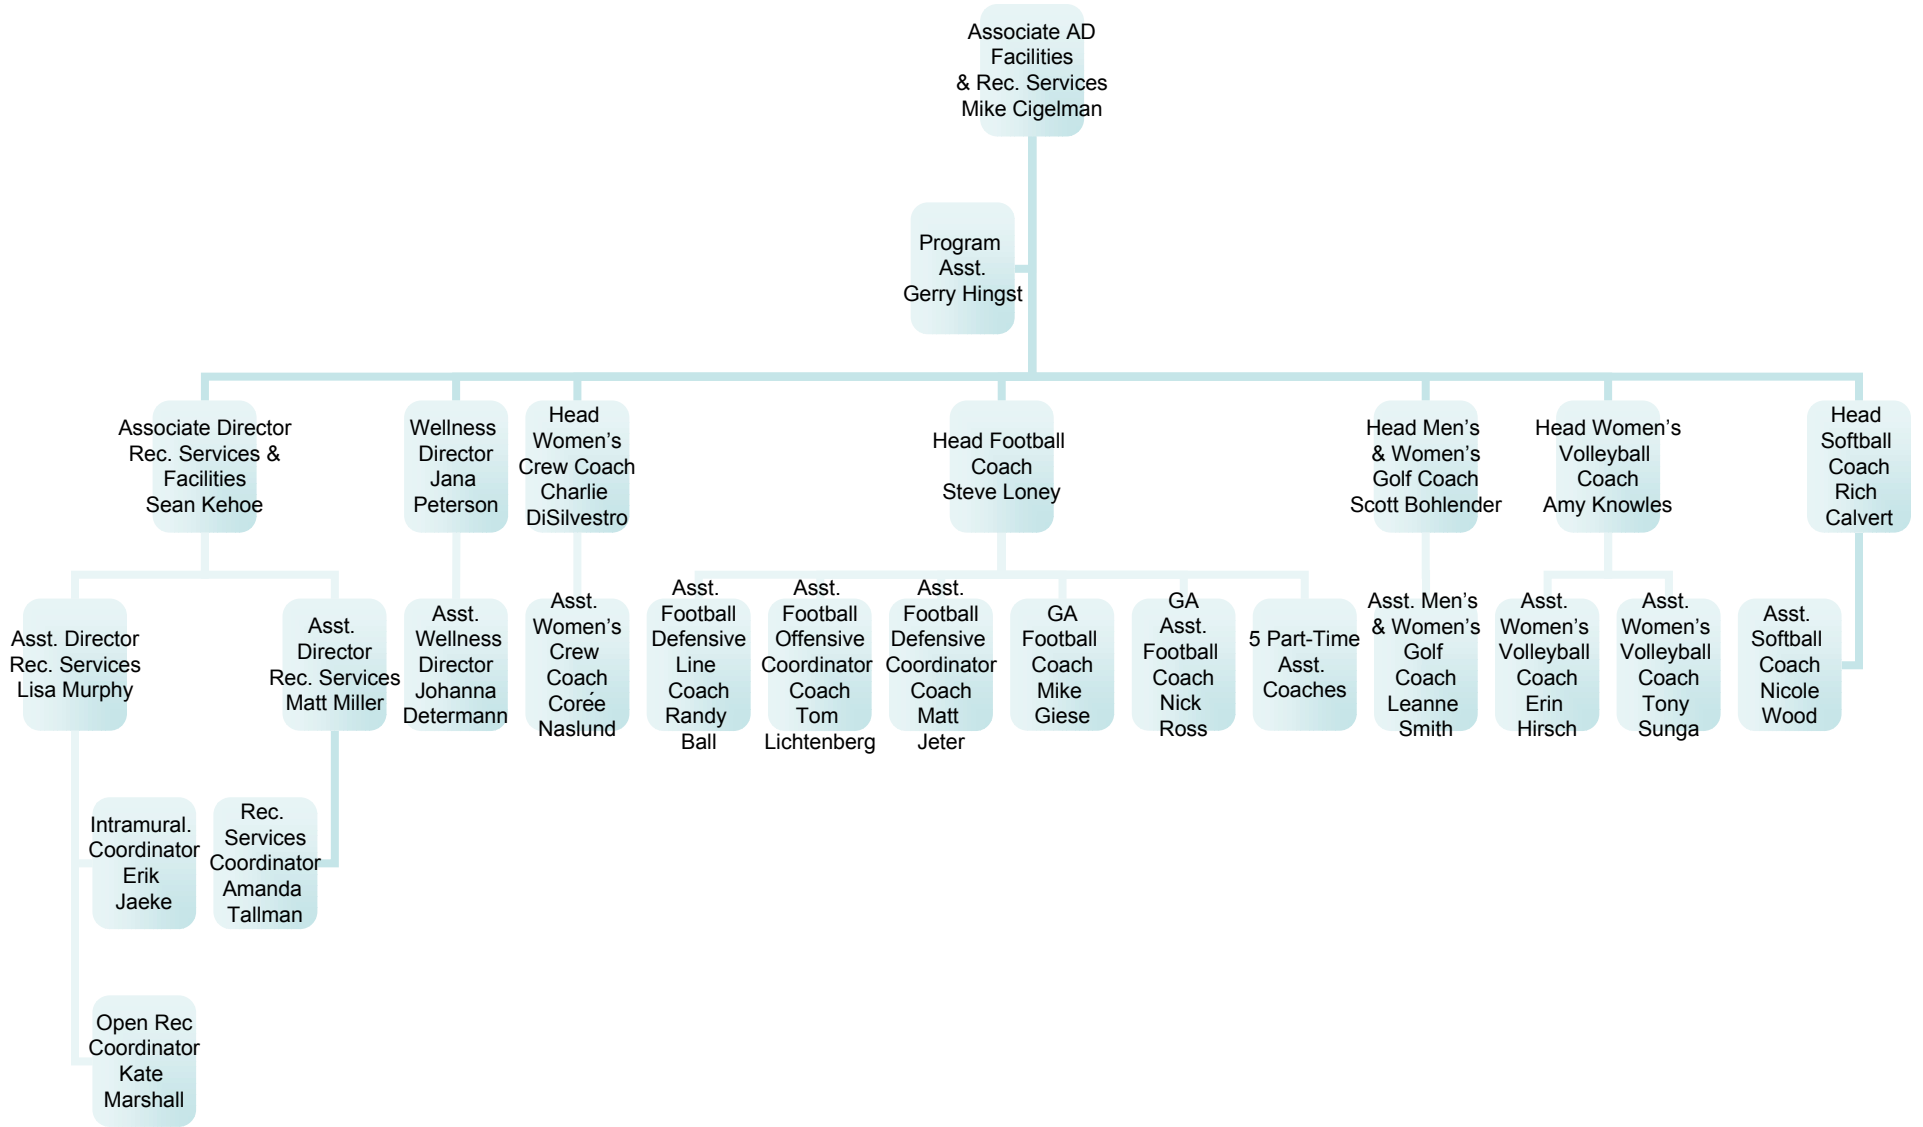

Drake University

Department of Athletics Organization Chart

Drake University Department of Athletics Organization Chart

Associate AD
Internal
Operations
& SWA
Jean Berger

Drake University

Department of Athletics Organization Chart