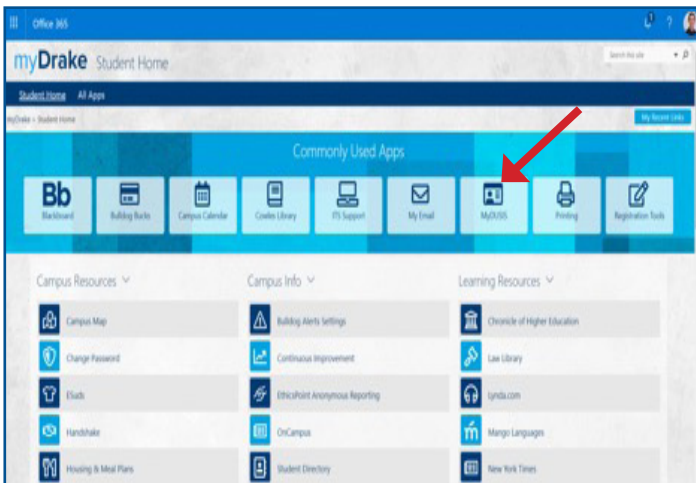

# How to view your schedule

## 1. Log into myDrake Student portal. Select MyDusis

## 2. Select Student Services and Financial Aid Tab