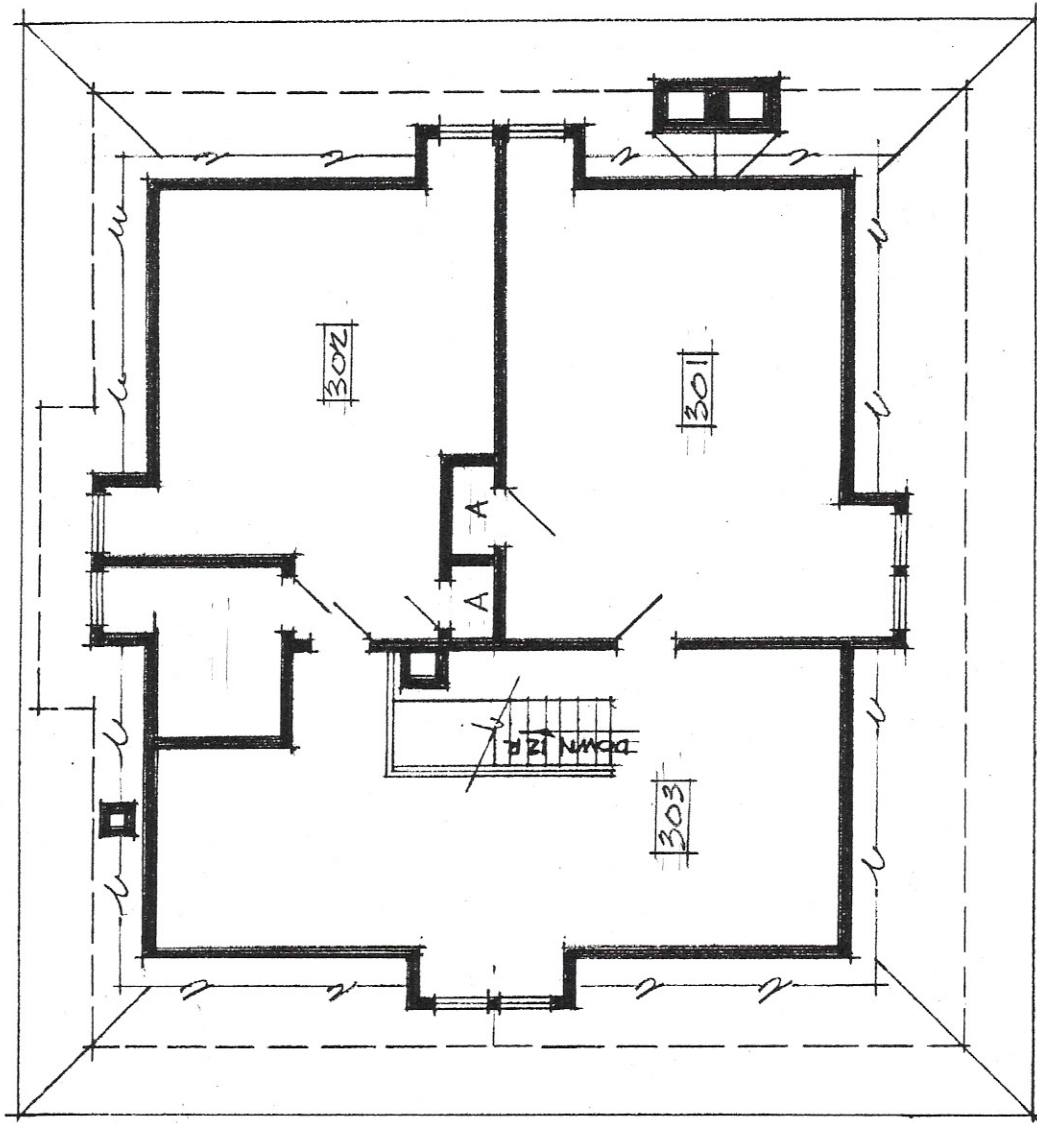

Alumni House
2700 University Avenue
Fire Extinguisher: 4 Total

Scale 1/8" = 1'-0"

FIRST FLOOR PLAN
2700 UNIVERSITY

Scale 1/8" = 1'-0"

SECOND FLOOR PLAN

2700 UNIVERSITY

Scale 1/8" = 1'-0"

THIRD FLOOR PLAN