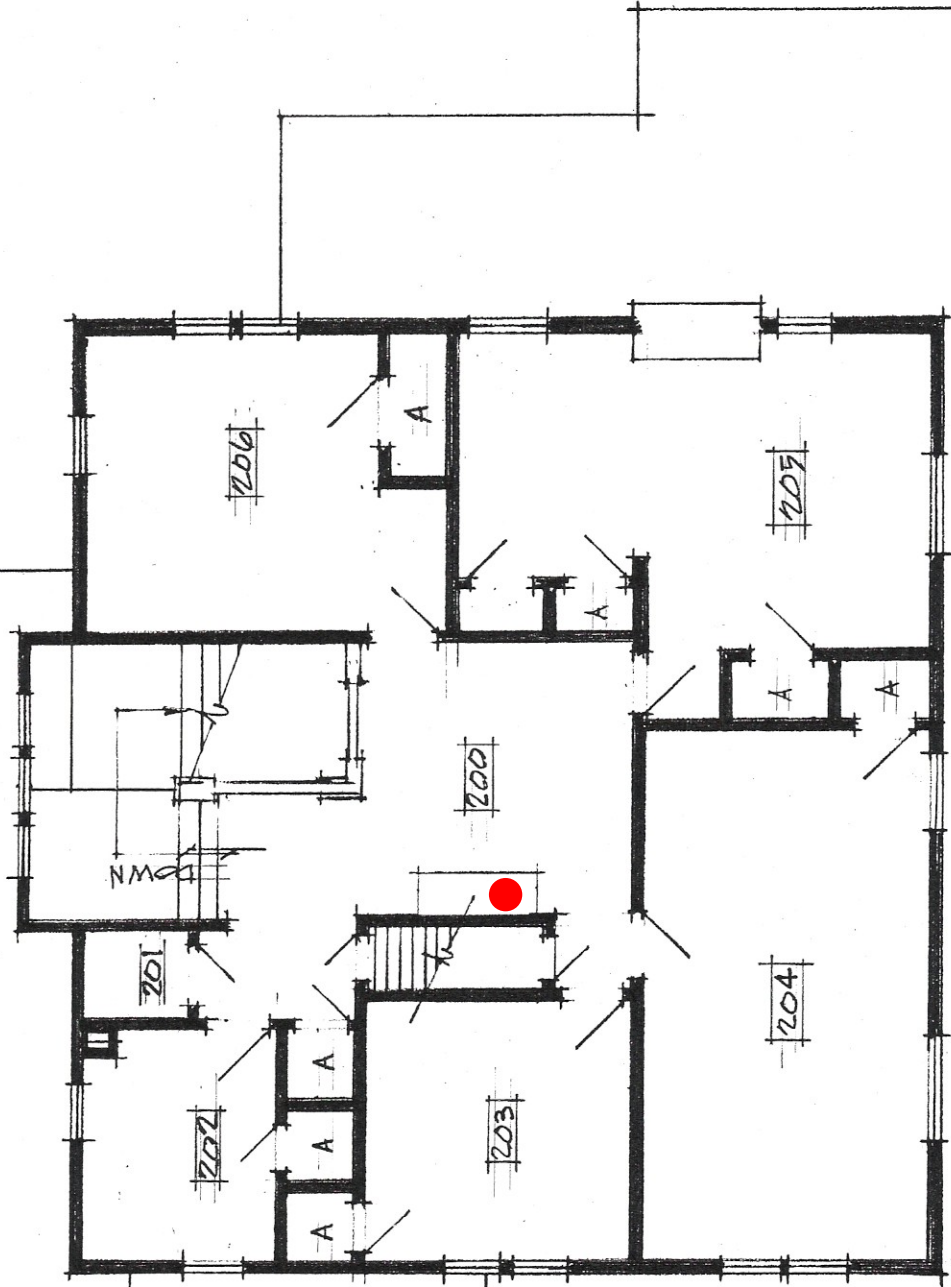

Alumni House
2700 University Avenue
Fire Extinguisher: 4 Total

Scale 1/8" = 1'-0"

FIRST FLOOR PLAN
2700 UNIVERSITY

Scale 1/8" = 1'-0"

SECOND FLOOR PLAN

2700 UNIVERSITY

Scale 1/8" = 1'-0"

THIRD FLOOR PLAN

2700 UNIVERSITY