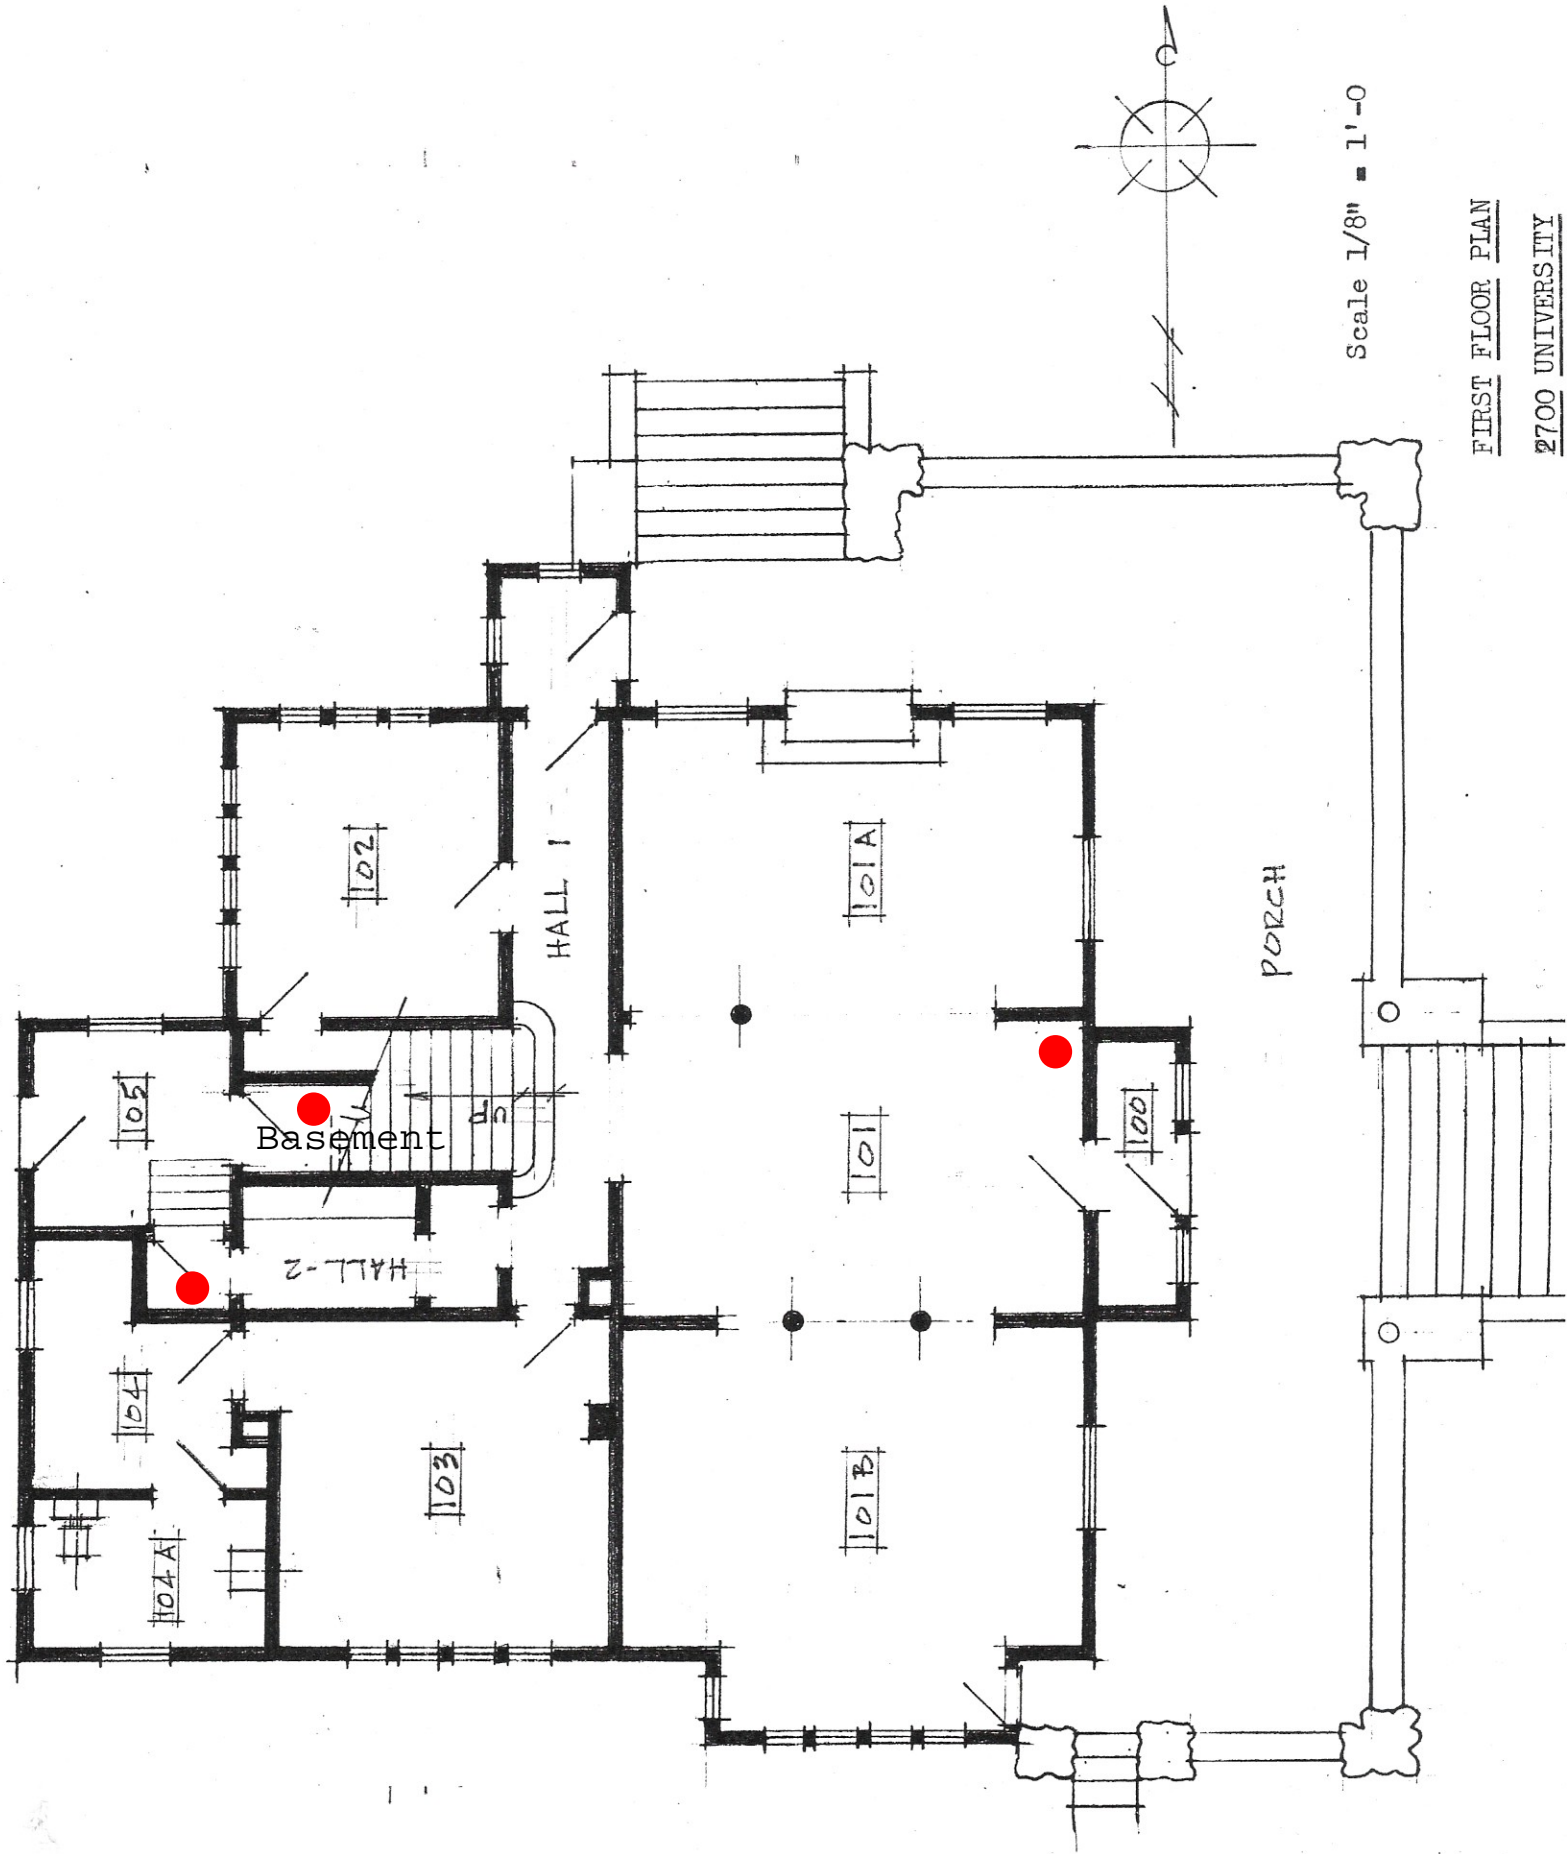

Alumni House
2700 University Avenue
Fire Extinguisher: 4 Total

Scale 1/8" = 1'-0"

FIRST FLOOR PLAN
2700 UNIVERSITY

Scale 1/8" = 1'-0"

SECOND FLOOR PLAN

2700 UNIVERSITY

Scale 1/8" = 1'-0"

THIRD FLOOR PLAN

2700 UNIVERSITY