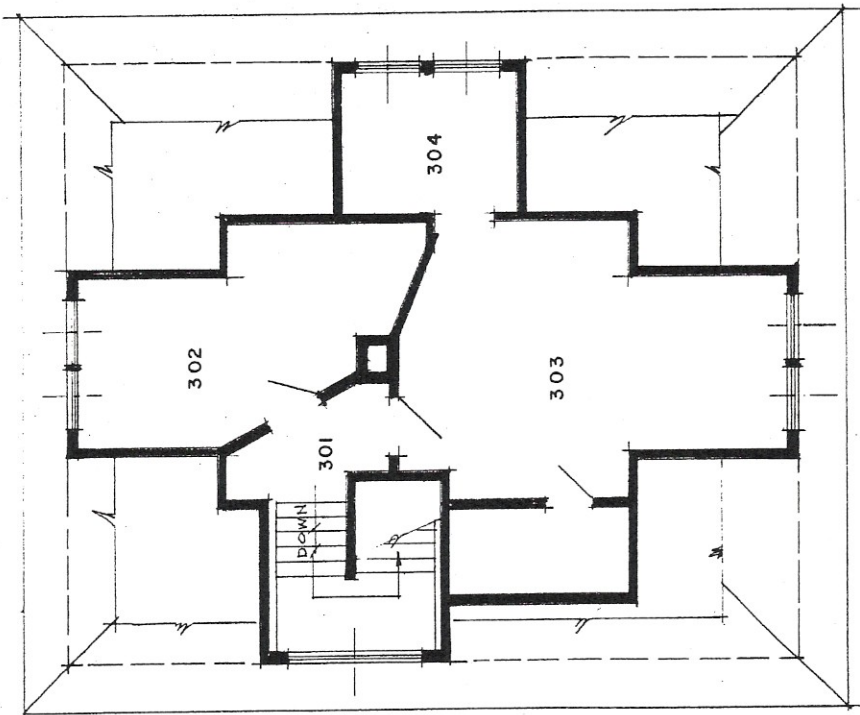

Black Cultural Center
1147 28th Street
Fire Extinguisher: 2 Total

FIRST FLOOR PLAN
0 2 4 6 8 10 12
SCALE IN FEET

SECOND FLOOR PLAN
0 2 4 6 8 10 12
SCALE IN FEET

THIRD FLOOR PLAN
0 2 4 6 8 10 12
SCALE IN FEET