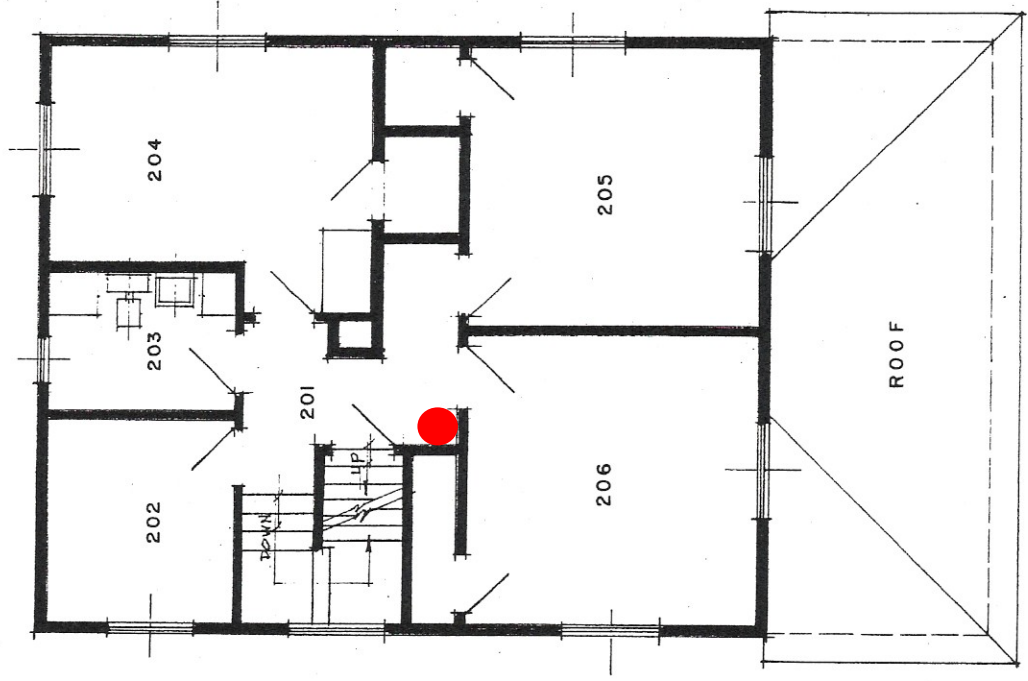

Black Cultural Center
1147 28th Street
Fire Extinguisher: 2 Total

FIRST FLOOR PLAN
0 2 4 6 8 10 12
SCALE IN FEET

SECOND FLOOR PLAN
0 2 4 6 8 10 12
SCALE IN FEET

THIRD FLOOR PLAN
0 2 4 6 8 10 12
SCALE IN FEET