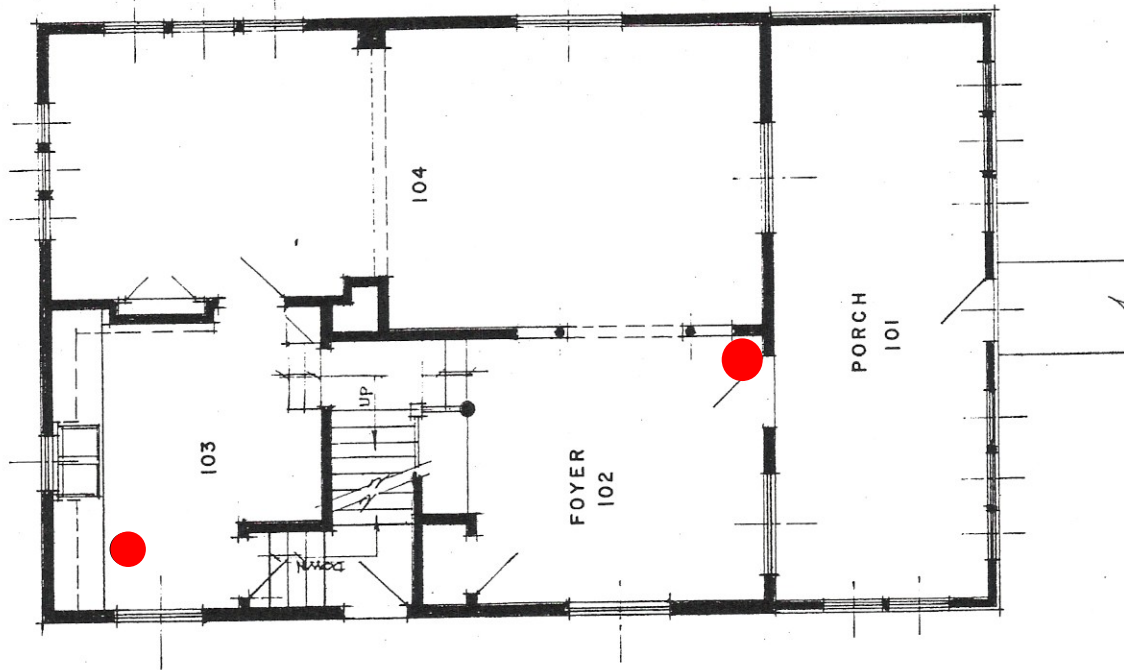

Black Cultural Center
1147 28th Street
Fire Extinguisher: 2 Total

FIRST FLOOR PLAN
0 2 4 6 8 10 12
SCALE IN FEET

SECOND FLOOR PLAN
0 2 4 6 8 10 12
SCALE IN FEET

THIRD FLOOR PLAN
0 2 4 6 8 10 12
SCALE IN FEET