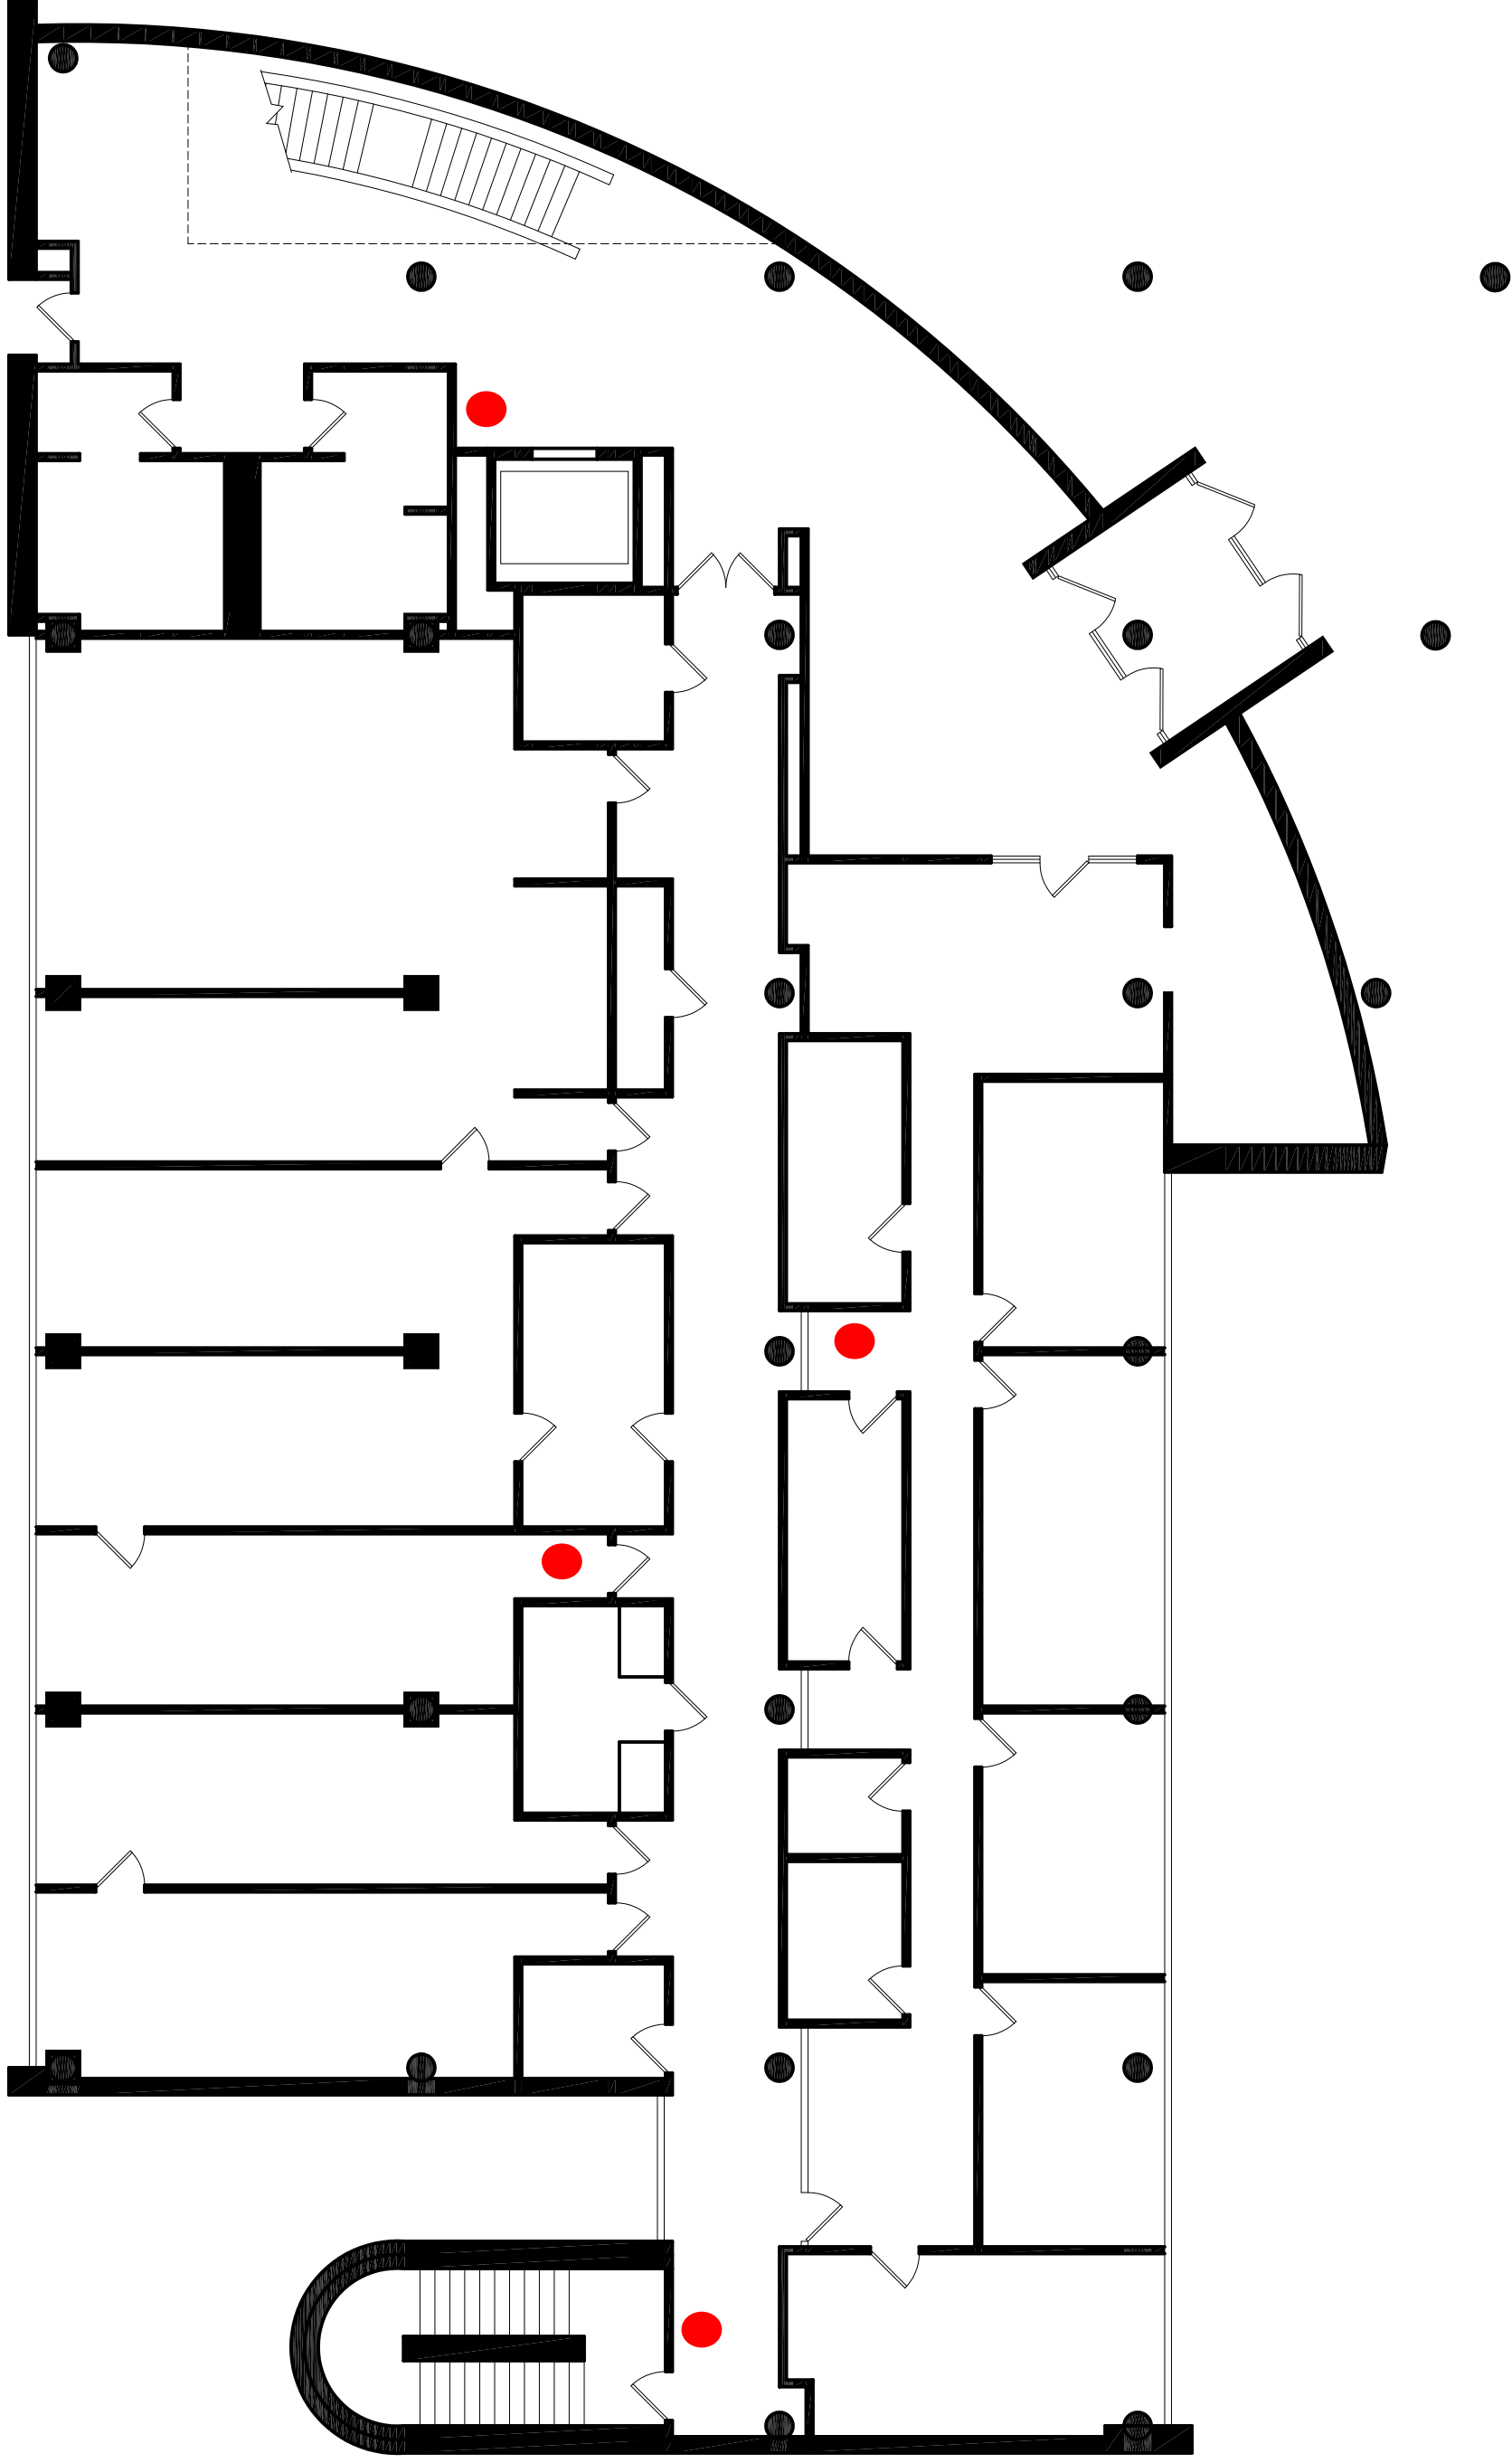

Cline Hall
2802 Forest Avenue
Fire Extinguisher: 20 Total

Atrium: Extinguisher located in kitchen -
North hall, 1st door on left.

Harvey Hall

Morgane Cline Atrium

Atrium: Extinguisher located in
mechanical room, 1st door on left in hall.

Second Floor

Storm Shelter
on Lower Levels

Evacuation Route

Cline Hall of Pharmacy & Science