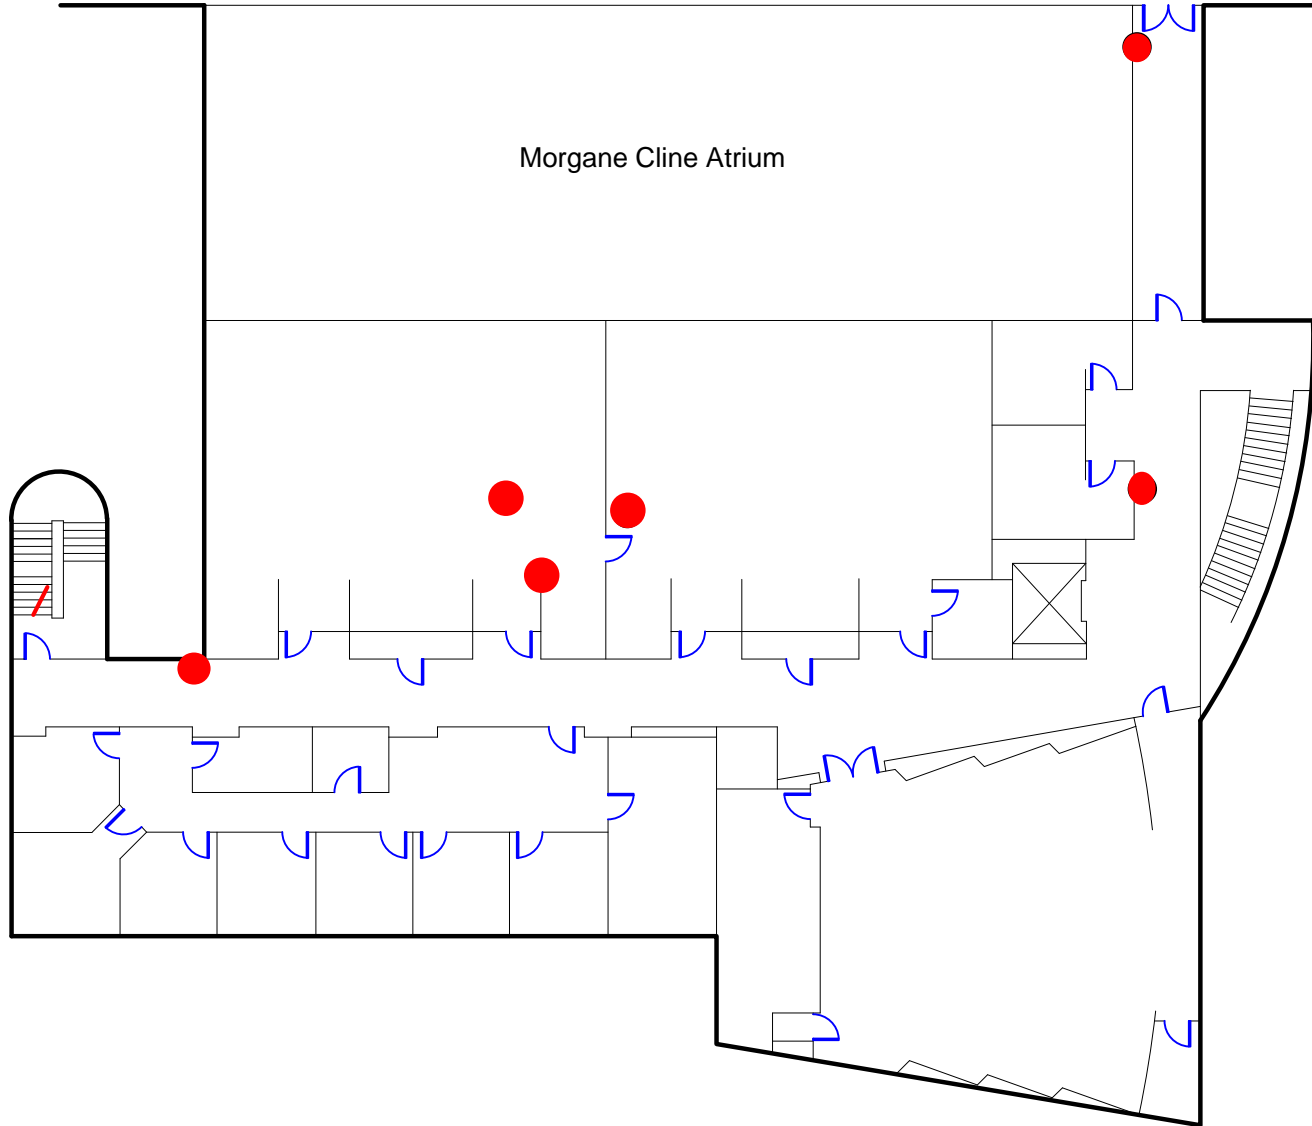

Cline Hall
2802 Forest Avenue
Fire Extinguisher: 20 Total

Atrium: Extinguisher located in kitchen -
North hall, 1st door on left.

Harvey Hall

Morgane Cline Atrium

Atrium: Extinguisher located in
mechanical room, 1st door on left in hall.

Second Floor

Storm Shelter
on Lower Levels

Evacuation Route

Cline Hall of Pharmacy & Science