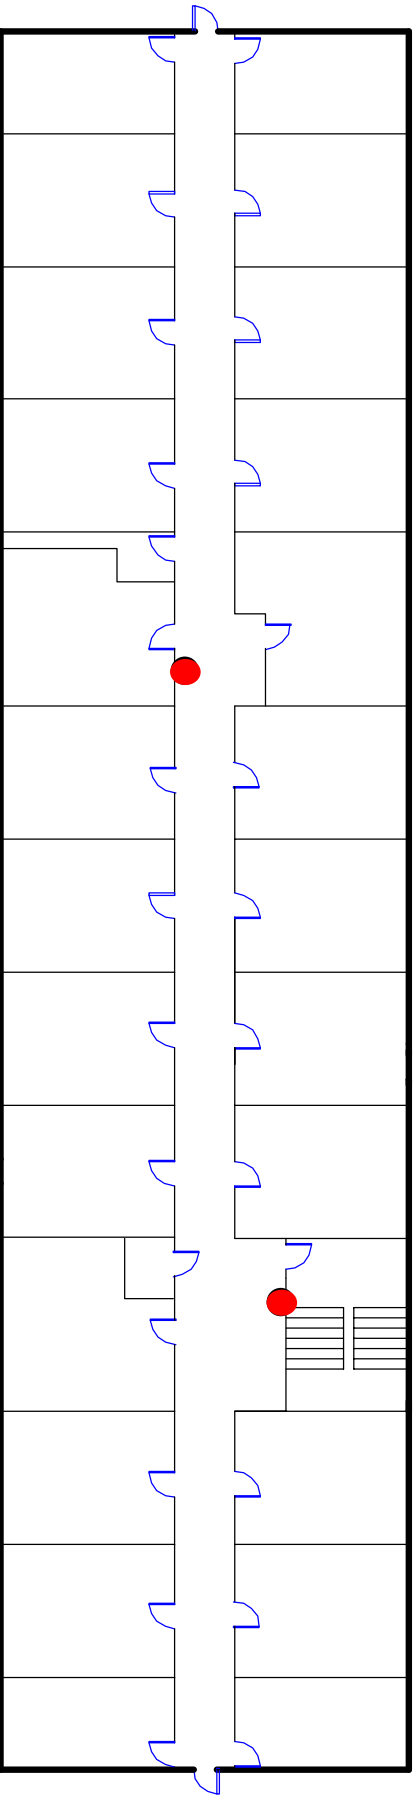

Crawford Hall
1333 30th Street

Fire Extinguisher: 13 Total

Ground Floor

Storm Shelter

First Floor

 Storm Shelter on Lower Level

Second Floor

Storm Shelter on
Lower Level

Third Floor

Storm Shelter on
Lower Level

Fourth Floor

Storm Shelter on
Lower Level