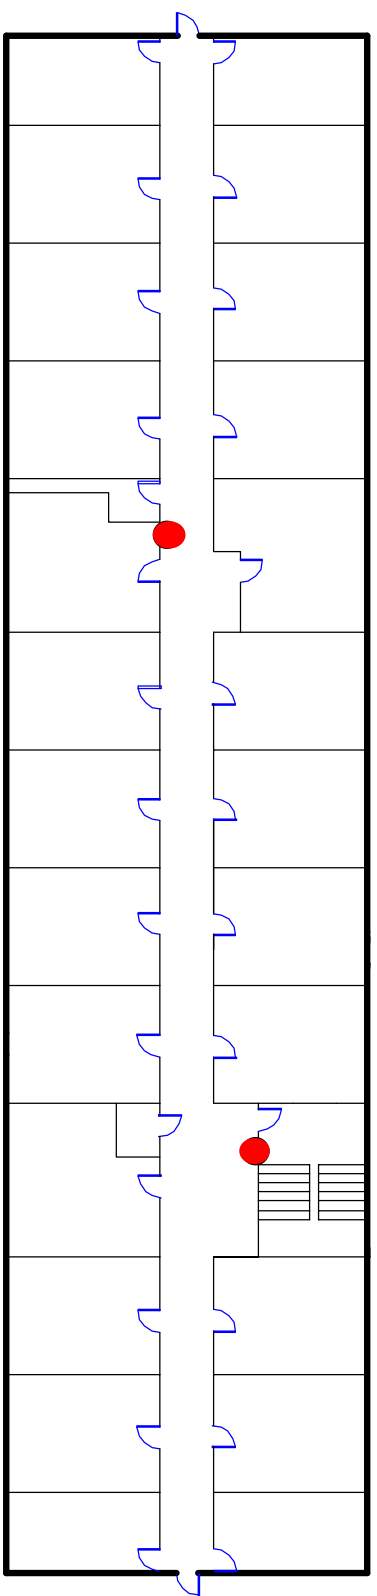

Crawford Hall
1333 30th Street

Fire Extinguisher: 13 Total

Ground Floor

Storm Shelter

First Floor

 Storm Shelter on Lower Level

Second Floor

Storm Shelter on
Lower Level

Third Floor

Storm Shelter on
Lower Level

Fourth Floor

Storm Shelter on
Lower Level