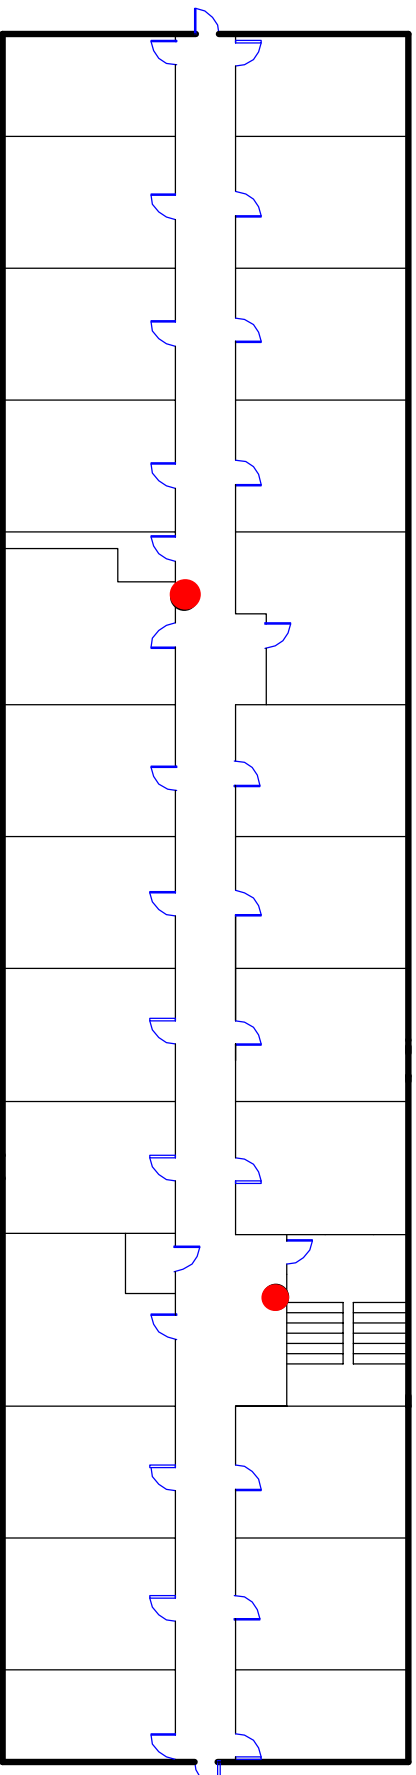

Crawford Hall
1333 30th Street

Fire Extinguisher: 13 Total

Ground Floor

Storm Shelter

First Floor

 Storm Shelter on Lower Level

Second Floor

Storm Shelter on
Lower Level

Third Floor

Storm Shelter on
Lower Level

Fourth Floor

Storm Shelter on
Lower Level