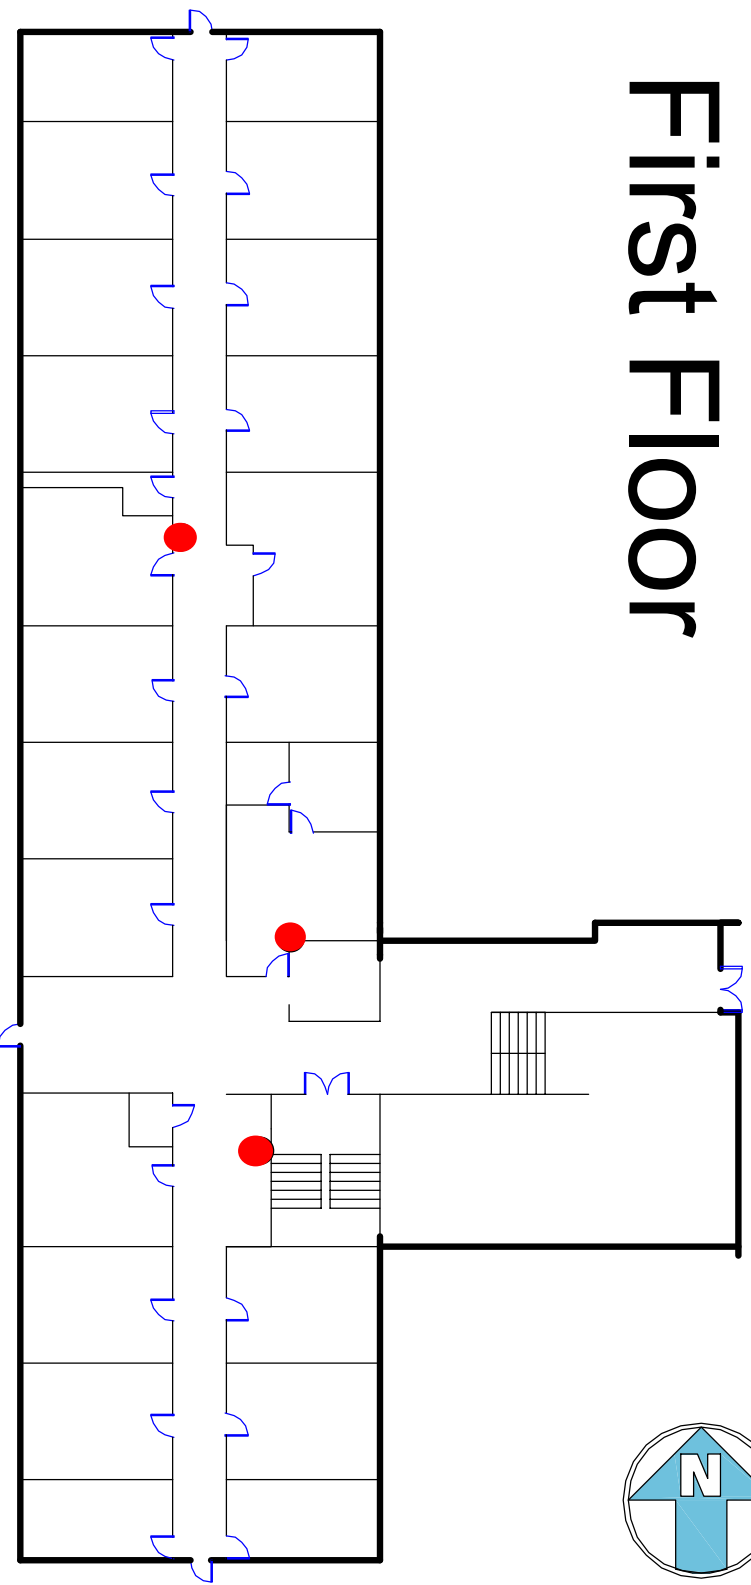

Crawford Hall
1333 30th Street

Fire Extinguisher: 13 Total

Ground Floor

Storm Shelter

First Floor

 Storm Shelter on Lower Level

Second Floor

Storm Shelter on
Lower Level

Third Floor

Storm Shelter on
Lower Level

Fourth Floor

Storm Shelter on
Lower Level