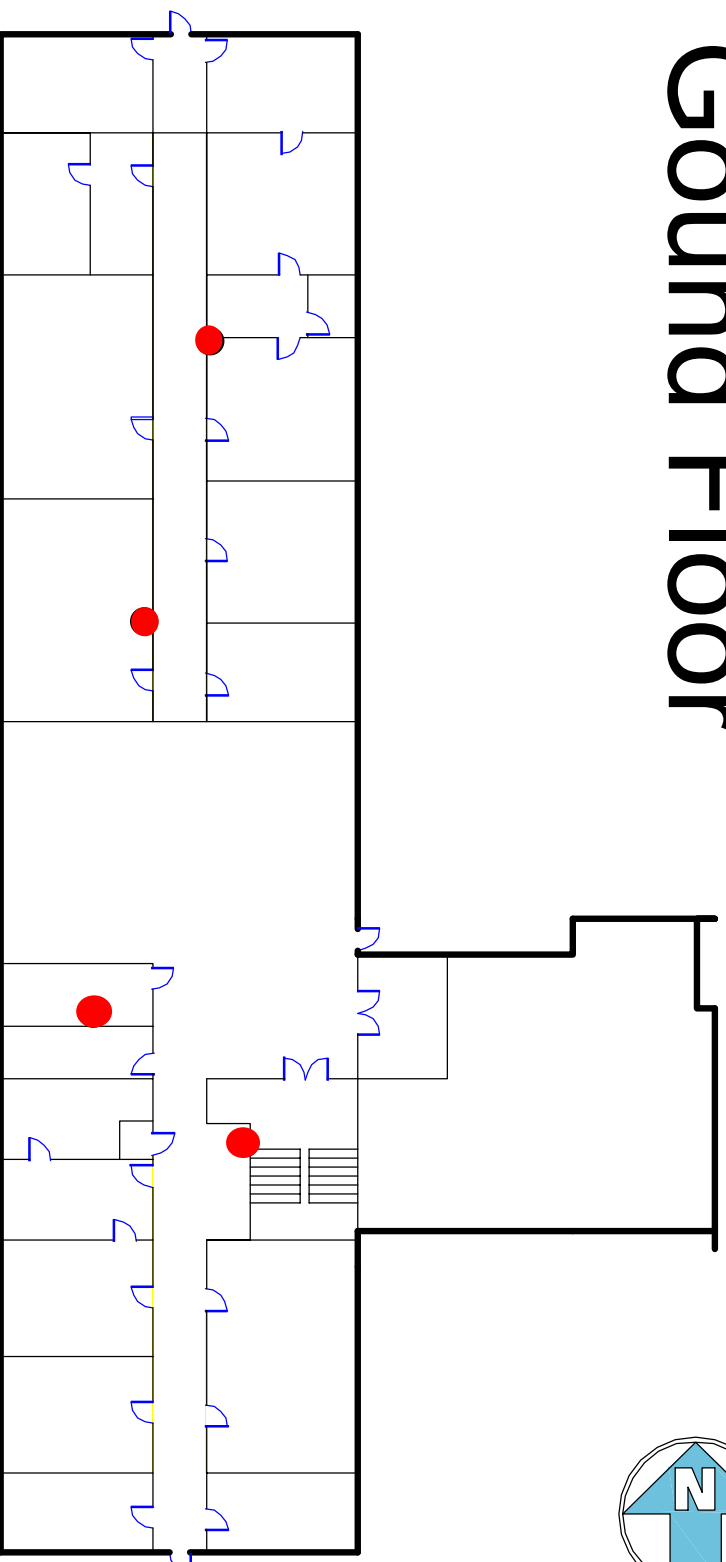

Crawford Hall
1333 30th Street

Fire Extinguisher: 13 Total

Ground Floor

Storm Shelter

First Floor

 Storm Shelter on Lower Level

Second Floor

Storm Shelter on
Lower Level

Third Floor

Storm Shelter on
Lower Level

Fourth Floor

Storm Shelter on
Lower Level