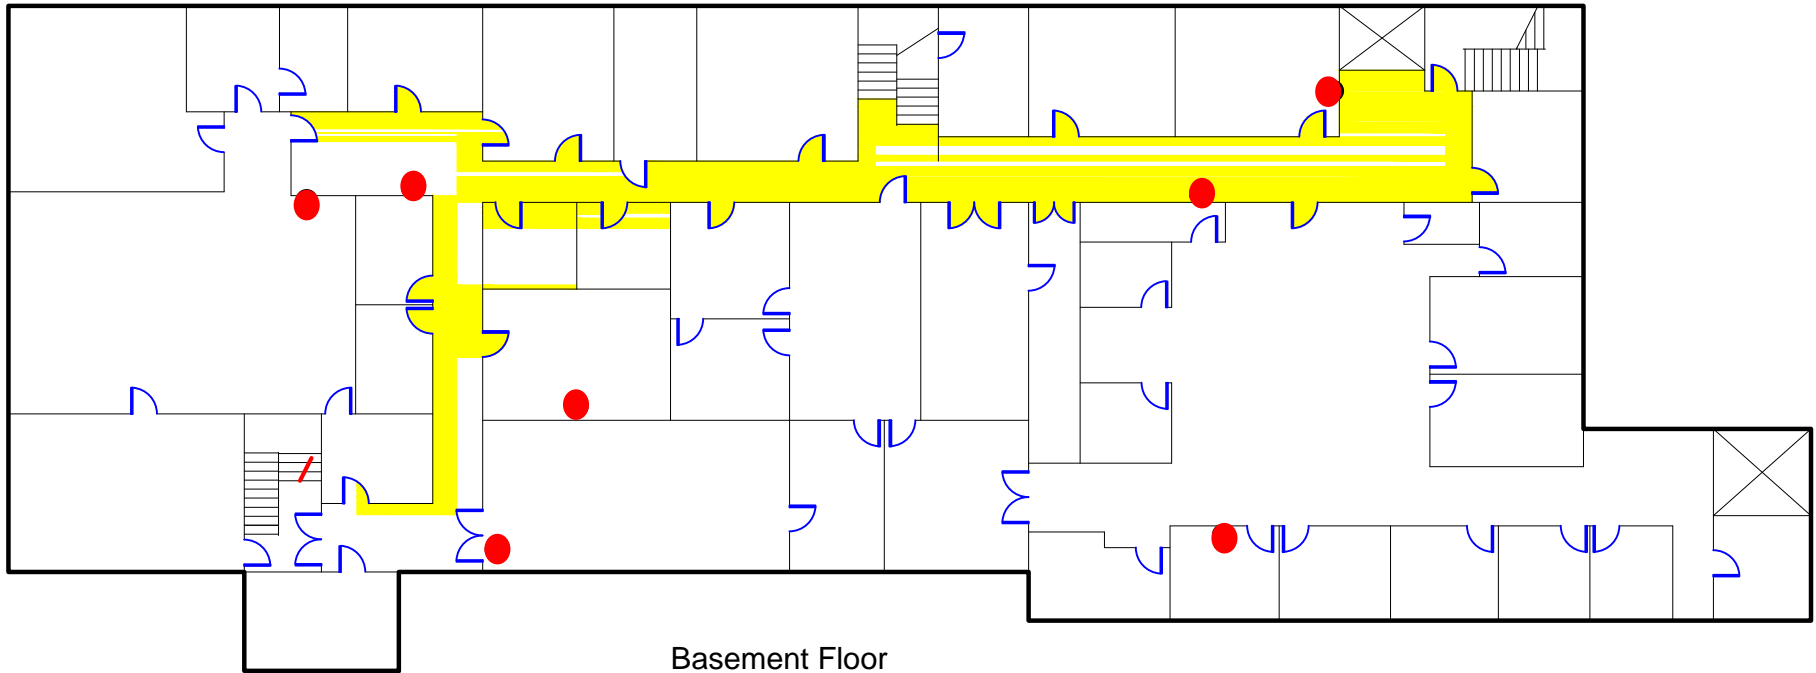

Education
3206 University Avenue

Fire Extinguisher: 10 Total

Basement Floor

Storm Shelter

Evacuation Route

First Floor

Storm Shelter on
Lower Level

Evacuation Route

2nd Floor