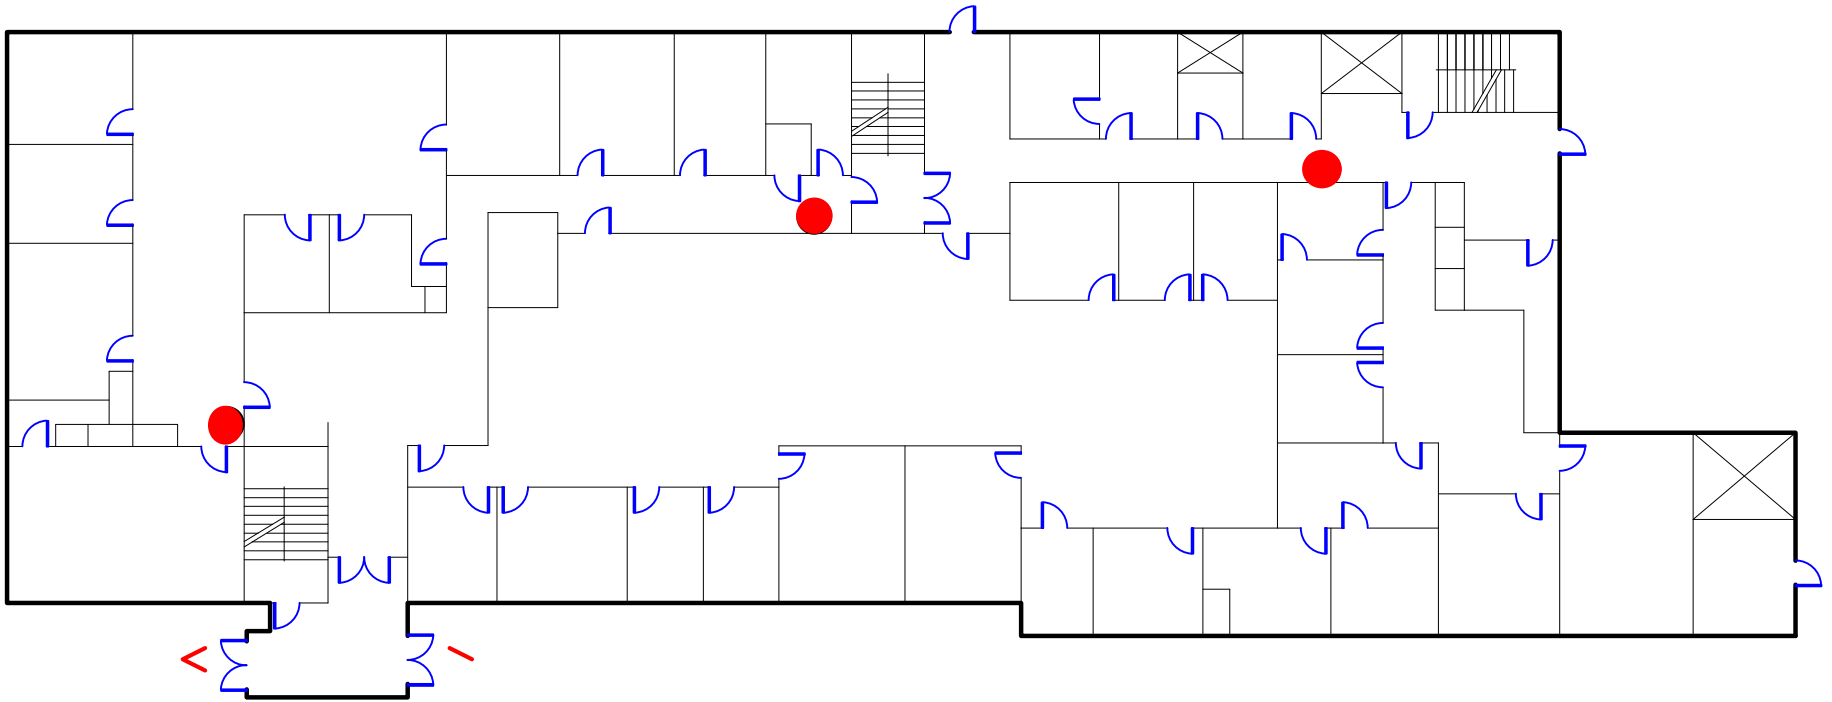

Education
3206 University Avenue

Fire Extinguisher: 10 Total

Basement Floor

Storm Shelter

Evacuation Route

First Floor

Storm Shelter on
Lower Level

Evacuation Route

2nd Floor