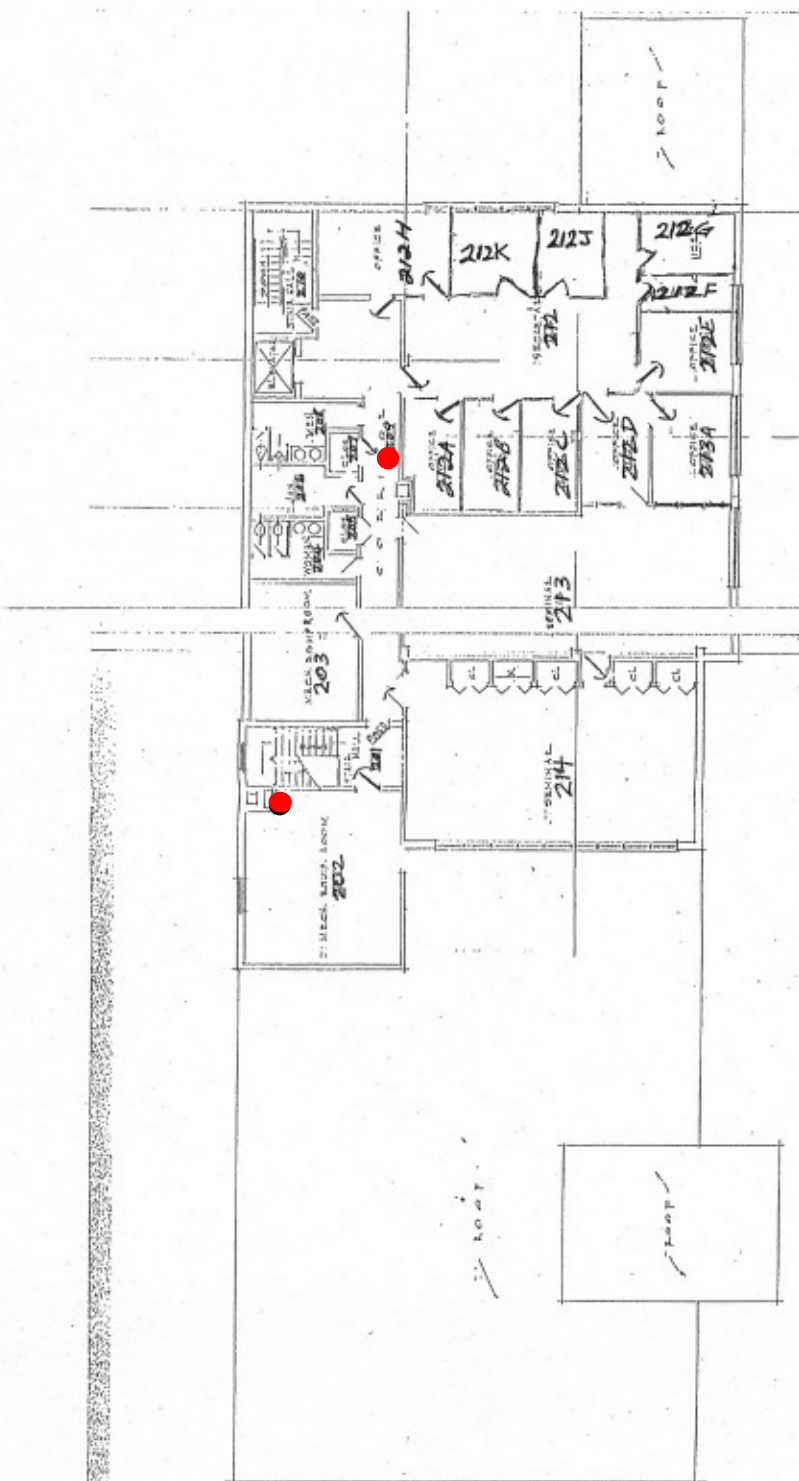

Education
3206 University Avenue

Fire Extinguisher: 10 Total

Basement Floor

Storm Shelter

Evacuation Route

First Floor

Storm Shelter on
Lower Level

Evacuation Route

2nd Floor