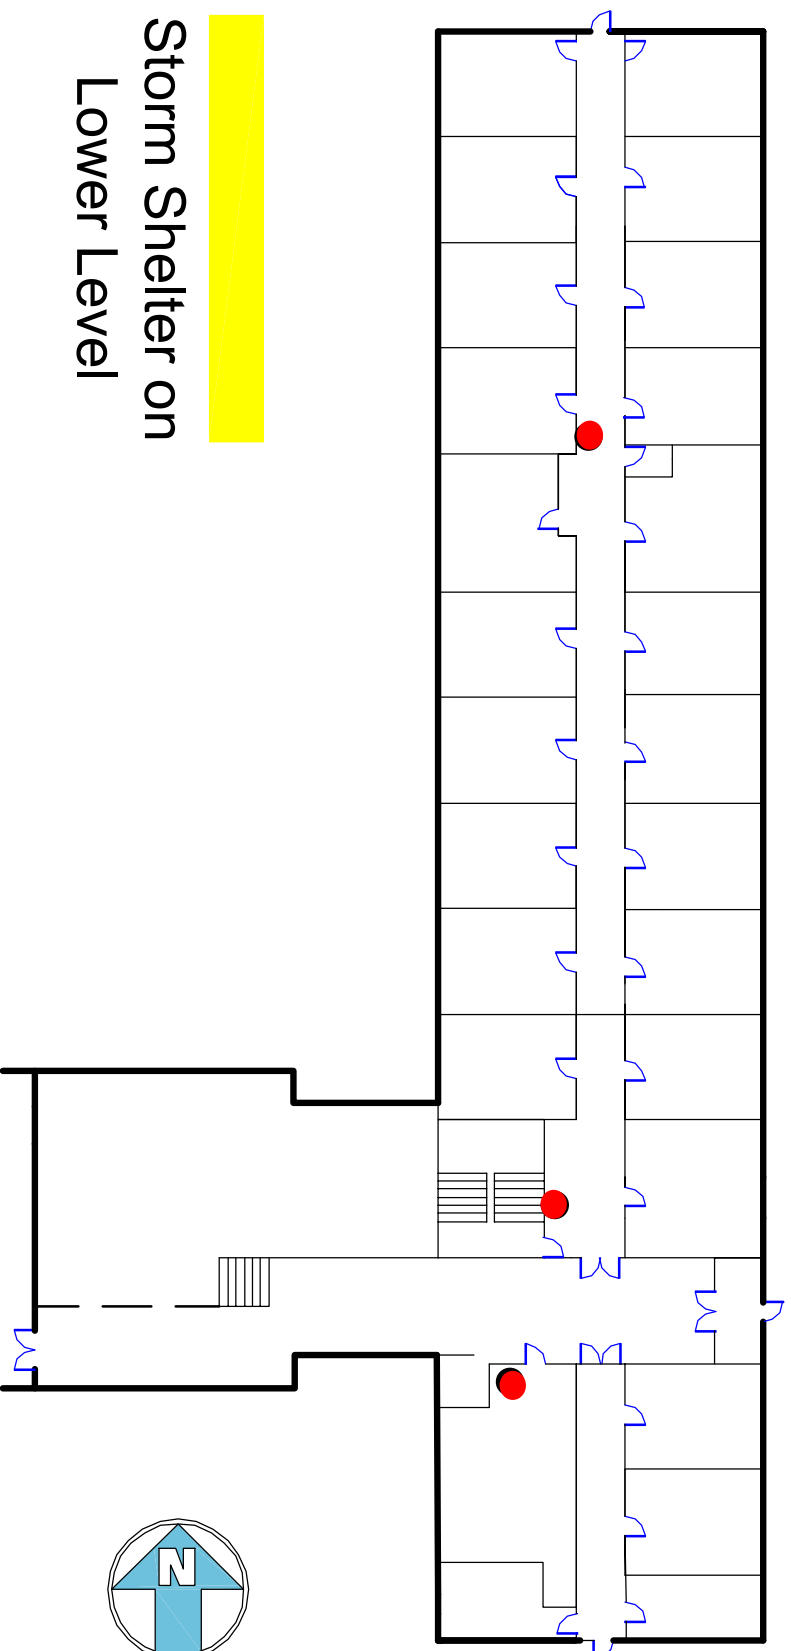

Herriott Hall
2842 Forest Avenue

Fire Extinguisher: Total 14

Ground Floor

Storm Shelter

First Floor

Storm Shelter on
Lower Level

Second Floor

Storm Shelter on
Lower Level

Evacuation Route

Third Floor

Storm Shelter on
Lower Level

Evacuation Route