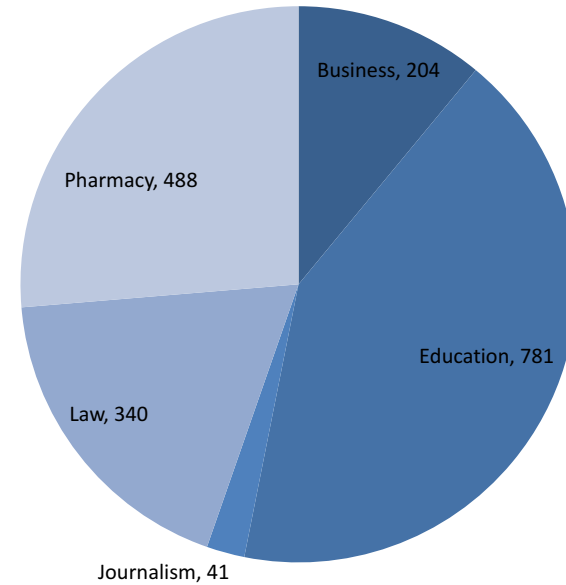

Professional/Graduate Degrees Offered

- College of Pharmacy & Health Sciences
 - Doctor of Pharmacy (DP)
 - Occupational Therapy Doctorate (OTD)
- College of Business and Public Administration
 - Master of Business Administration (MBA)
 - Master of Financial Management (MFM)
 - Master of Public Administration (MPA)
 - Master of Accounting (MAC)
- Law
 - Juris Doctor (JD)
 - Master of Laws (LLM)
 - Masters of Jurisprudence (MJ)
- School of Education
 - Doctor of Education (EdD)
 - Doctor of Philosophy (PhD)
 - Specialist in Education (EdS)
 - Master of Arts in Teaching (MAT)
 - Master of Science (MS)
 - Master of Science in Education (MSE)
- School of Journalism & Mass Communication
 - Master of Communication Leadership (MCL)
- Online
 - Master of Business Administration (MBA)
 - Master of Public Administration (MPA)
 - Master of Arts in Communication (MACM)
 - Master of Science in Education (MSE)

Enrollment by College/School

College/School Enrollment by Gender

Enrollment by Race/Ethnicity