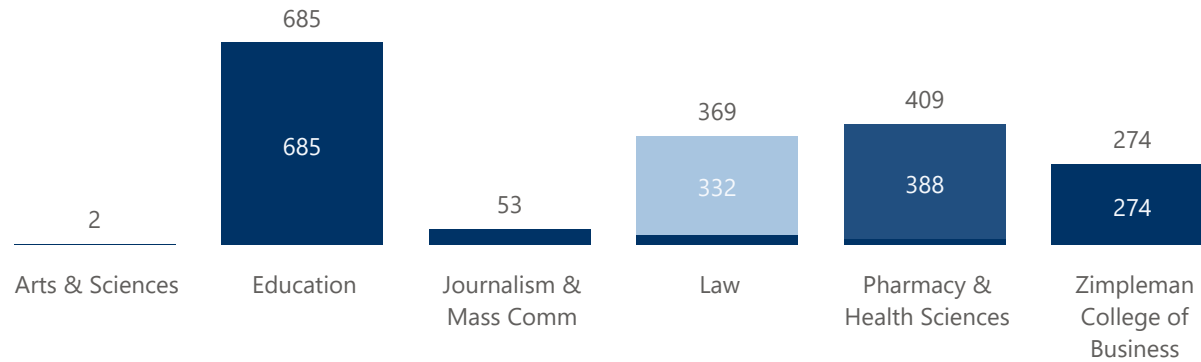

# Graduate/Professional Snapshot - Fall 2023

Student Level ● Graduate (G) ● Law (L) ● Professional Health Care (P)

1,073

332

388

1,793

Student Level ● Graduate (G) ● Law (L) ● Professional Health Care (P)

## Top 5 Majors