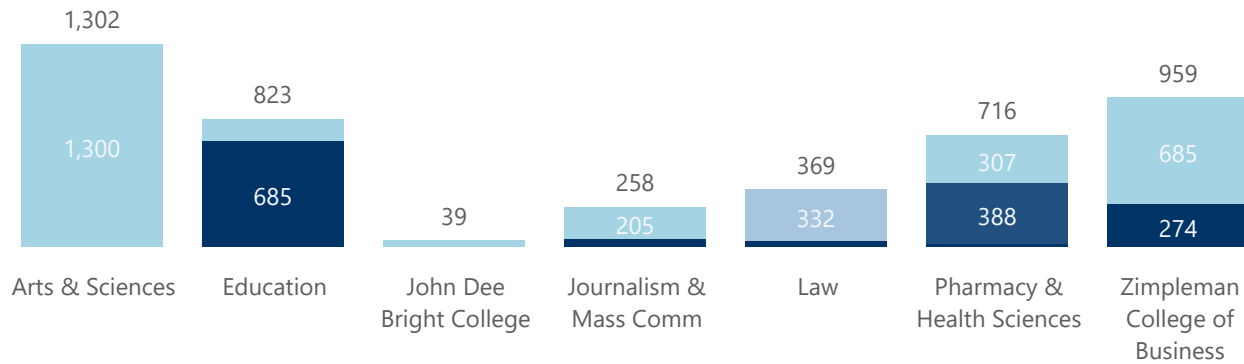

# University Snapshot - Fall 2023

Student Level ● Graduate (G) ● Law (L) ● Professional Health Care (P) ● Undergraduate (U)

1,073

332

388

2,702

4,495

Student Level ● Graduate (G) ● Law (L) ● Professional Health Care (P) ● Undergraduate (U)

## Top 5 Majors