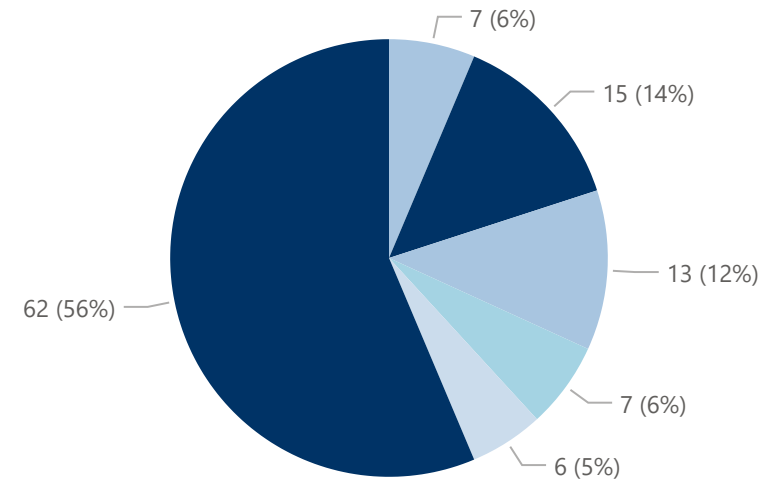

Race/Ethnicity

- Asian
- Black or African American
- Hispanics of any race
- Nonresident Alien
- Two or more races
- White

Gender
● Female
● Male