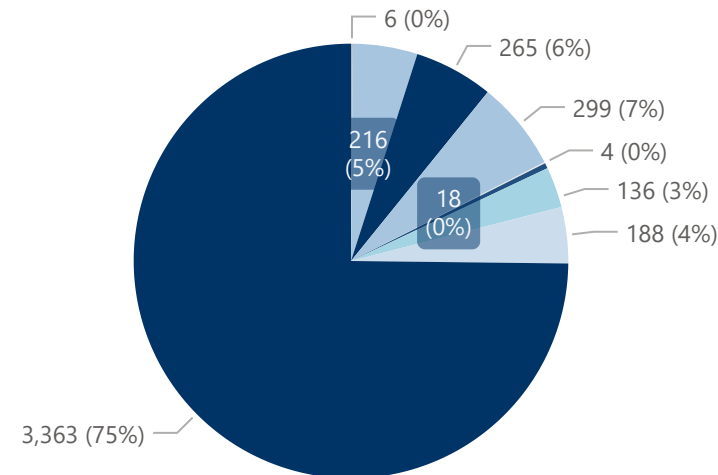

# University Snapshot - Fall 2023

Student Level ● Graduate (G) ● Law (L) ● Professional Health Care (P) ● Undergraduate (U)

1,073

332

388

2,702

4,495

Student Level ● Graduate (G) ● Law (L) ● Professional Health Care (P) ● Undergraduate (U)

## Top 5 Majors

## Top 10 States

Residence State	Students
Iowa	2,174
Illinois	538
Minnesota	466
Wisconsin	183
Missouri	136
Texas	96
Kansas	82
Colorado	71
Nebraska	67
California	39

Gender  
● Female  
● Male

Race/Ethnicity  
● American Indian or Alaska ...  
● Asian  
● Black or African American  
● Hispanics of any race  
● Native Hawaiian or Other ...  
● None Reported  
● Nonresident Alien  
● Two or more races  
● White