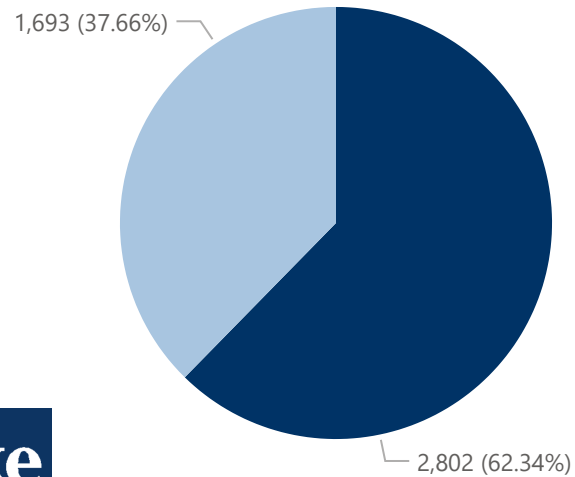

Gender
● Female
● Male