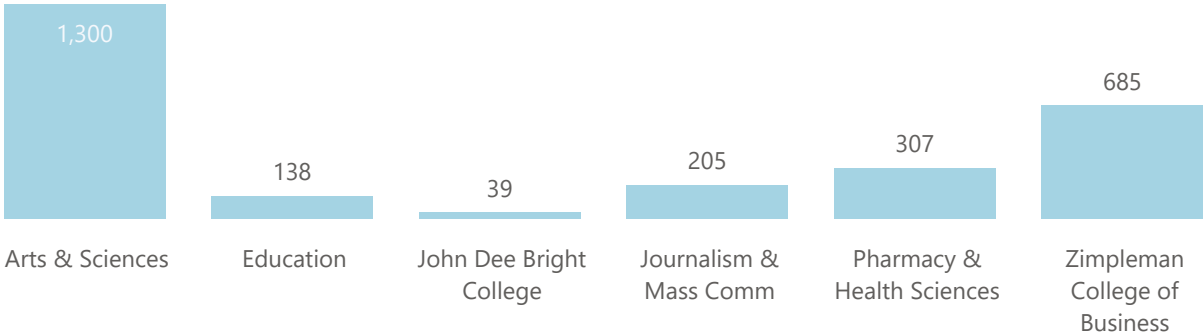

## Top 5 Majors

## Top 10 States

Residence State	Students
Iowa	2,174
Illinois	538
Minnesota	466
Wisconsin	183
Missouri	136
Texas	96
Kansas	82
Colorado	71
Nebraska	67
California	39

Gender  
● Female  
● Male

Race/Ethnicity  
● American Indian or Alaska ...  
● Asian  
● Black or African American  
● Hispanics of any race  
● Native Hawaiian or Other ...  
● None Reported  
● Nonresident Alien  
● Two or more races  
● White

# Undergraduate Snapshot - Fall 2023

Student Level ● Undergraduate (U)

Student Level ● Undergraduate (U)