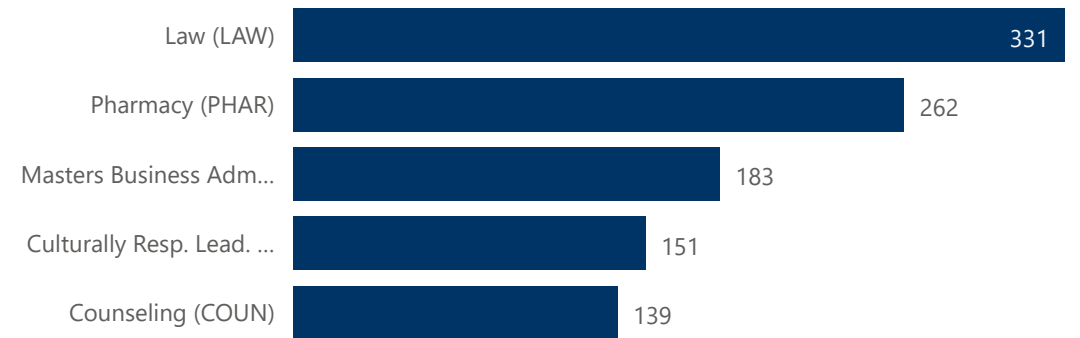

## Top 5 Majors

# Graduate/Professional Snapshot - Fall 2023

Student Level ● Graduate (G) ● Law (L) ● Professional Health Care (P)

1,073

332

388

1,793

Student Level ● Graduate (G) ● Law (L) ● Professional Health Care (P)