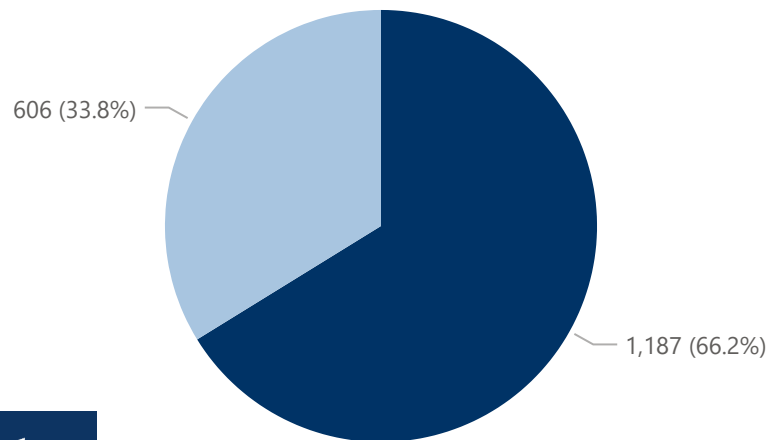

Top 10 States

Residence State	Students
Iowa	1,173
Illinois	103
Minnesota	94
Wisconsin	34
Kansas	17
Missouri	15
Nebraska	14
Texas	12
Arizona	9
California	7
Colorado	7

Gender
● Female
● Male