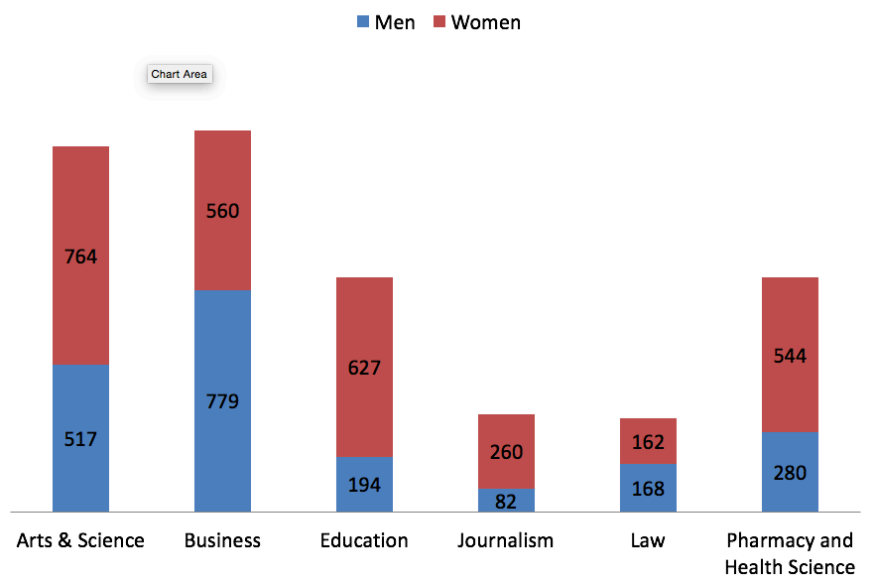

Drake Dossier

- A total of 4,991 students enrolled – 4,023 full time and 968 part time (94% of undergraduates are full-time students.)
- Tuition, fees, room and board is \$43,292 for 2015-16
- Students from 47 states & 45 foreign countries
- Retention rate of 88% for the past year
- In 2014-2015, 788 bachelor's degrees, 363 master's degrees, 23 post-master's certificates, 8 doctoral degrees, and 211 first-professional degrees were awarded.

Total University Enrollment

(Total Enrollment: 4991)

School/College Enrollment Numbers

Full-Time Faculty (Fall 2015 Data)

	Men	Women	Total
Arts & Science	68	63	131
Business	32	17	49
Education	13	12	25
Journalism	5	9	14
Law	18	10	28
Pharmacy and Health Science	19	23	42
Total	155	134	289

Race & Ethnicity

Enrollment by Gender

Undergraduate Graduation Rates From Years of Matriculation

Top Home States and Other