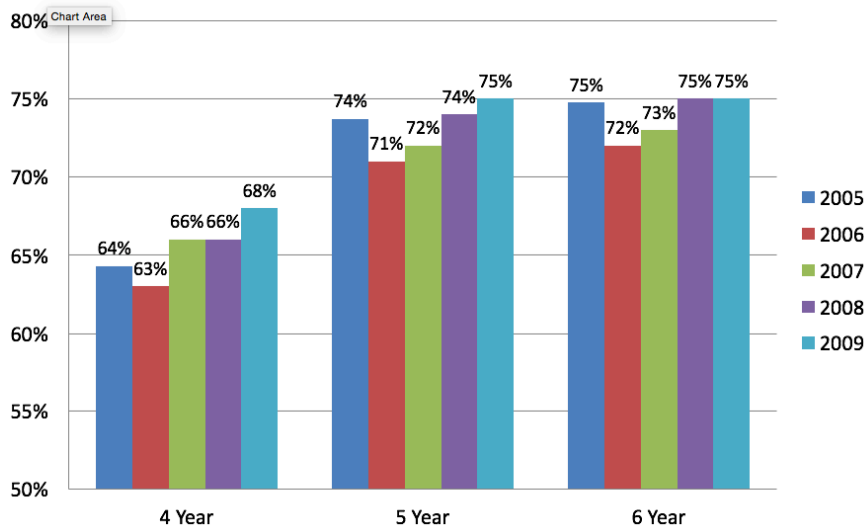

Drake Dossier

- A total of 4,991 students enrolled – 4,023 full time and 968 part time (94% of undergraduates are full-time students.)
- Tuition, fees, room and board is \$43,292 for 2015-16
- Students from 47 states & 45 foreign countries
- Retention rate of 88% for the past year
- In 2014-2015, 788 bachelor's degrees, 363 master's degrees, 23 post-master's certificates, 8 doctoral degrees, and 211 first-professional degrees were awarded.

Total University Enrollment

(Total Enrollment: 4991)

School/College Enrollment Numbers

Full-Time Faculty (Fall 2015 Data)

	Men	Women	Total
Arts & Science	68	63	131
Business	32	17	49
Education	13	12	25
Journalism	5	9	14
Law	18	10	28
Pharmacy and Health Science	19	23	42
Total	155	134	289

Race & Ethnicity

Enrollment by Gender

Undergraduate Graduation Rates From Years of Matriculation

Top Home States and Other