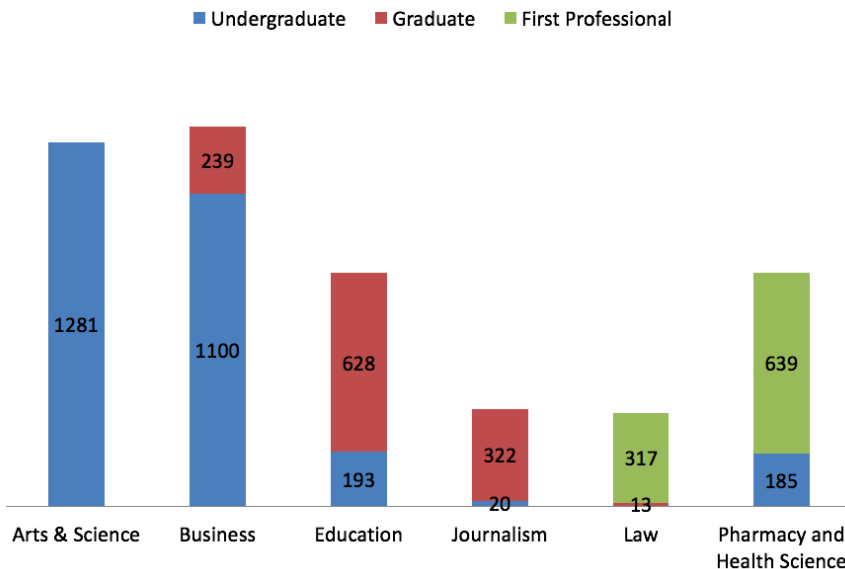

Drake Dossier

- A total of 4,991 students enrolled – 4,023 full time and 968 part time (94% of undergraduates are full-time students.)
- Tuition, fees, room and board is \$43,292 for 2015-16
- Students from 47 states & 45 foreign countries
- Retention rate of 88% for the past year
- In 2014-2015, 788 bachelor's degrees, 363 master's degrees, 23 post-master's certificates, 8 doctoral degrees, and 211 first-professional degrees were awarded.

Total University Enrollment

(Total Enrollment: 4991)

School/College Enrollment Numbers

Full-Time Faculty (Fall 2015 Data)

	Men	Women	Total
Arts & Science	68	63	131
Business	32	17	49
Education	13	12	25
Journalism	5	9	14
Law	18	10	28
Pharmacy and Health Science	19	23	42
Total	155	134	289

Race & Ethnicity

Enrollment by Gender

Undergraduate Graduation Rates From Years of Matriculation

Top Home States and Other