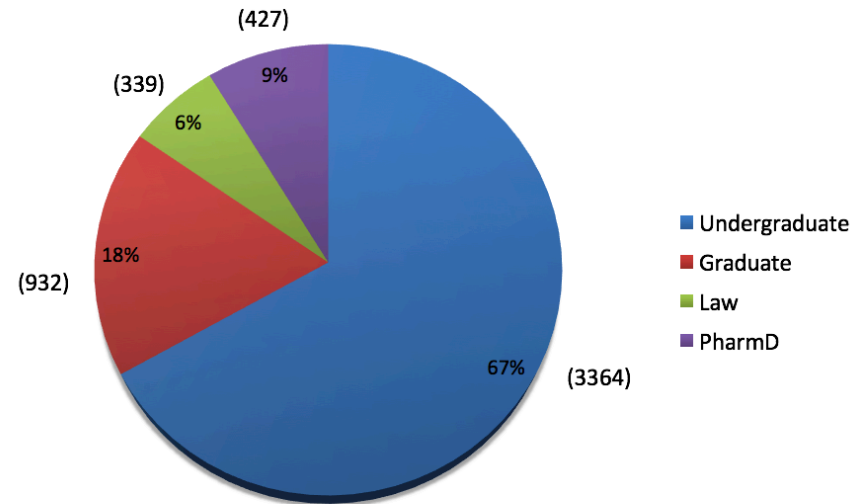

Drake Dossier

- A total of 4,991 students enrolled – 4,023 full time and 968 part time (94% of undergraduates are full-time students.)
- Tuition, fees, room and board is \$43,292 for 2015-16
- Students from 47 states & 45 foreign countries
- Retention rate of 88% for the past year
- In 2014-2015, 788 bachelor's degrees, 363 master's degrees, 23 post-master's certificates, 8 doctoral degrees, and 211 first-professional degrees were awarded.

Total University Enrollment

(Total Enrollment: 4991)

School/College Enrollment Numbers

Full-Time Faculty (Fall 2015 Data)

	Men	Women	Total
Arts & Science	68	63	131
Business	32	17	49
Education	13	12	25
Journalism	5	9	14
Law	18	10	28
Pharmacy and Health Science	19	23	42
Total	155	134	289