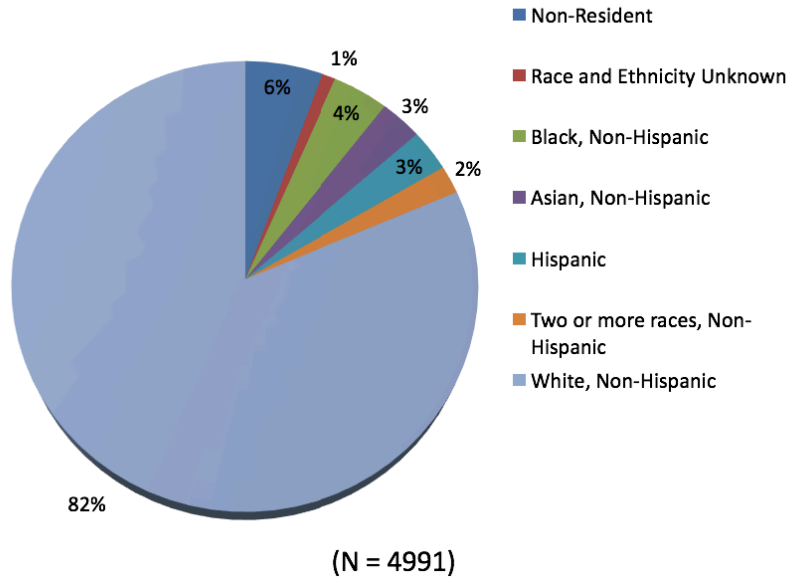

Drake Dossier

- A total of 4,991 students enrolled – 4,023 full time and 968 part time (94% of undergraduates are full-time students.)
- Tuition, fees, room and board is \$43,292 for 2015-16
- Students from 47 states & 45 foreign countries
- Retention rate of 88% for the past year
- In 2014-2015, 788 bachelor's degrees, 363 master's degrees, 23 post-master's certificates, 8 doctoral degrees, and 211 first-professional degrees were awarded.

Total University Enrollment

(Total Enrollment: 4991)

School/College Enrollment Numbers

Full-Time Faculty (Fall 2015 Data)

	Men	Women	Total
Arts & Science	68	63	131
Business	32	17	49
Education	13	12	25
Journalism	5	9	14
Law	18	10	28
Pharmacy and Health Science	19	23	42
Total	155	134	289

Race & Ethnicity

Enrollment by Gender

Undergraduate Graduation Rates From Years of Matriculation

Top Home States and Other