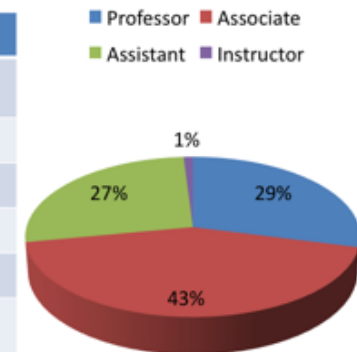

Total University Enrollment

(Total Enrollment: 4991)

School/College Enrollment Numbers

Full-Time Faculty (Fall 2015 Data)

	Men	Women	Total
Arts & Science	68	63	131
Business	32	17	49
Education	13	12	25
Journalism	5	9	14
Law	18	10	28
Pharmacy and Health Science	19	23	42
Total	155	134	289

Race & Ethnicity

Enrollment by Gender

Undergraduate Graduation Rates From Years of Matriculation

Top Home States and Other