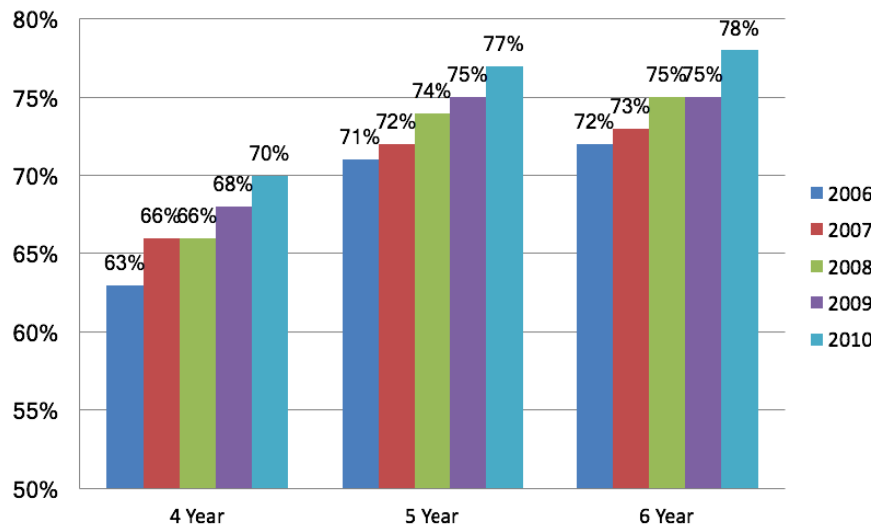

Drake Dossier

- A total of 5,001 students enrolled – 3,964 full time and 1,037 part time (95% of undergraduates are full-time students.)
- Tuition, fees, room and board is \$45,056 for 2016-17
- Students from 46 states & 41 foreign countries
- Retention rate of 88% for the past year
- In 2015-2016, 783 bachelor's degrees, 365 master's degrees, 8 post-master's certificates, 4 doctoral degrees, and 213 first-professional degrees were awarded.

Total University Enrollment

School/College Enrollment Numbers

Full-Time Faculty (Fall 2016 Data)

	Men	Women	Total
Arts & Science	74	63	137
Business	32	20	52
Education	14	14	28
Journalism	5	9	14
Law	14	12	26
Pharmacy and Health Science	20	24	44
Total	159	142	301

Race & Ethnicity

Enrollment by Gender

Undergraduate Graduation Rates From Years of Matriculation

Top Home States and Other