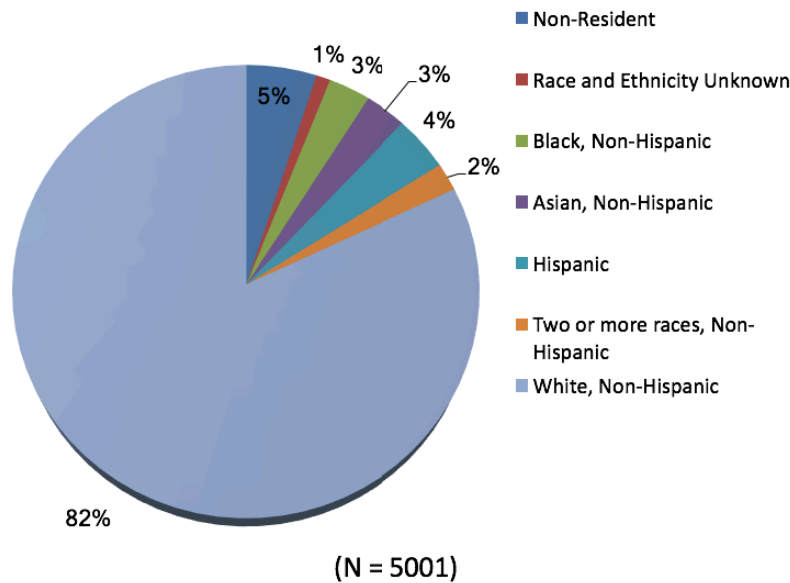

Drake Dossier

- A total of 5,001 students enrolled – 3,964 full time and 1,037 part time (95% of undergraduates are full-time students.)
- Tuition, fees, room and board is \$45,056 for 2016-17
- Students from 46 states & 41 foreign countries
- Retention rate of 88% for the past year
- In 2015-2016, 783 bachelor's degrees, 365 master's degrees, 8 post-master's certificates, 4 doctoral degrees, and 213 first-professional degrees were awarded.

Total University Enrollment

School/College Enrollment Numbers

Full-Time Faculty (Fall 2016 Data)

	Men	Women	Total
Arts & Science	74	63	137
Business	32	20	52
Education	14	14	28
Journalism	5	9	14
Law	14	12	26
Pharmacy and Health Science	20	24	44
Total	159	142	301

Race & Ethnicity

Enrollment by Gender

Undergraduate Graduation Rates From Years of Matriculation

Top Home States and Other