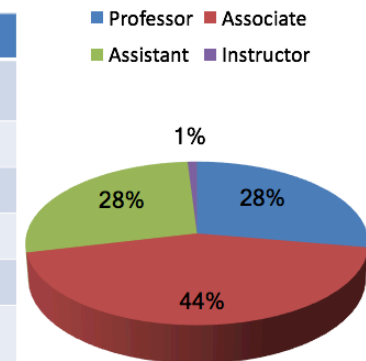

Total University Enrollment

School/College Enrollment Numbers

Full-Time Faculty (Fall 2016 Data)

	Men	Women	Total
Arts & Science	74	63	137
Business	32	20	52
Education	14	14	28
Journalism	5	9	14
Law	14	12	26
Pharmacy and Health Science	20	24	44
Total	159	142	301

Race & Ethnicity

Enrollment by Gender

Undergraduate Graduation Rates From Years of Matriculation

Top Home States and Other