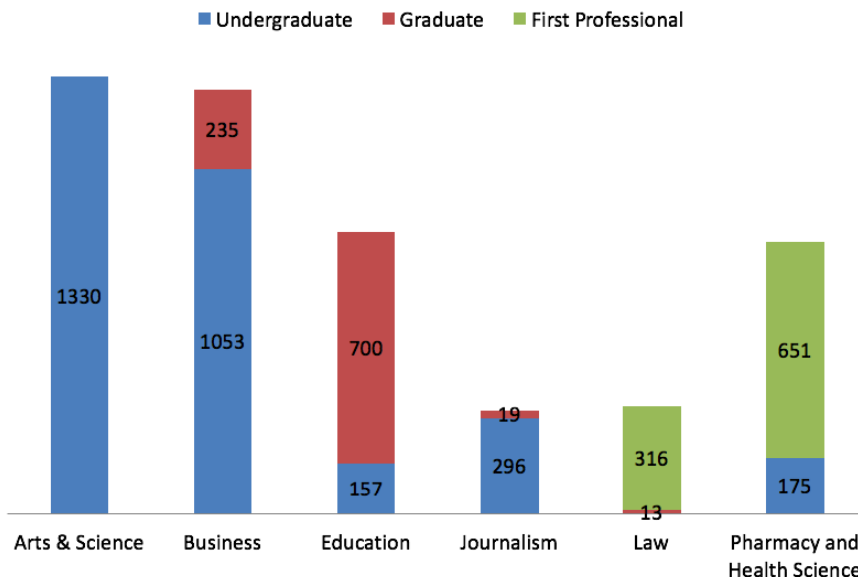

Drake Dossier

- A total of 5,001 students enrolled – 3,964 full time and 1,037 part time (95% of undergraduates are full-time students.)
- Tuition, fees, room and board is \$45,056 for 2016-17
- Students from 46 states & 41 foreign countries
- Retention rate of 88% for the past year
- In 2015-2016, 783 bachelor's degrees, 365 master's degrees, 8 post-master's certificates, 4 doctoral degrees, and 213 first-professional degrees were awarded.

Total University Enrollment

School/College Enrollment Numbers

Full-Time Faculty (Fall 2016 Data)

	Men	Women	Total
Arts & Science	74	63	137
Business	32	20	52
Education	14	14	28
Journalism	5	9	14
Law	14	12	26
Pharmacy and Health Science	20	24	44
Total	159	142	301

Race & Ethnicity

Enrollment by Gender

Undergraduate Graduation Rates From Years of Matriculation

Top Home States and Other