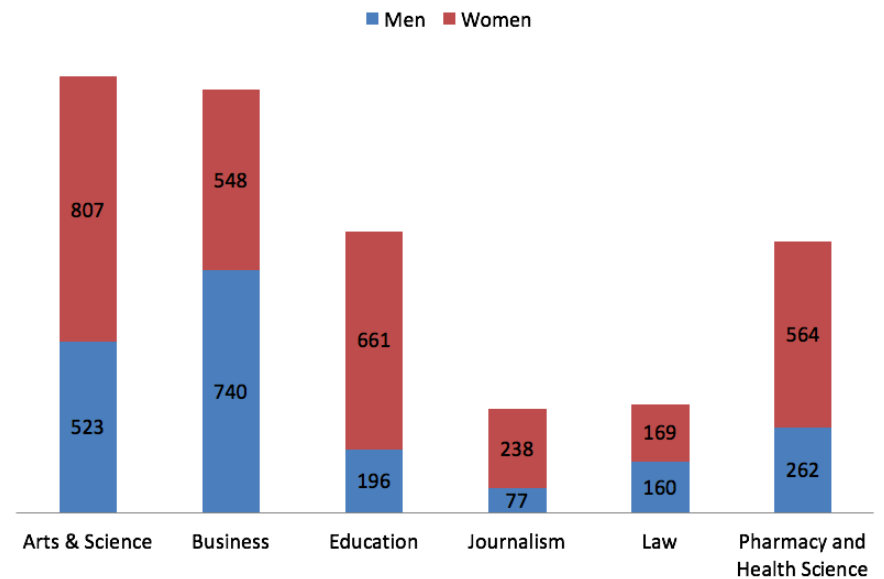

Drake Dossier

- A total of 5,001 students enrolled – 3,964 full time and 1,037 part time (95% of undergraduates are full-time students.)
- Tuition, fees, room and board is \$45,056 for 2016-17
- Students from 46 states & 41 foreign countries
- Retention rate of 88% for the past year
- In 2015-2016, 783 bachelor's degrees, 365 master's degrees, 8 post-master's certificates, 4 doctoral degrees, and 213 first-professional degrees were awarded.

Total University Enrollment

School/College Enrollment Numbers

Full-Time Faculty (Fall 2016 Data)

	Men	Women	Total
Arts & Science	74	63	137
Business	32	20	52
Education	14	14	28
Journalism	5	9	14
Law	14	12	26
Pharmacy and Health Science	20	24	44
Total	159	142	301

Race & Ethnicity

Enrollment by Gender

Undergraduate Graduation Rates From Years of Matriculation

Top Home States and Other