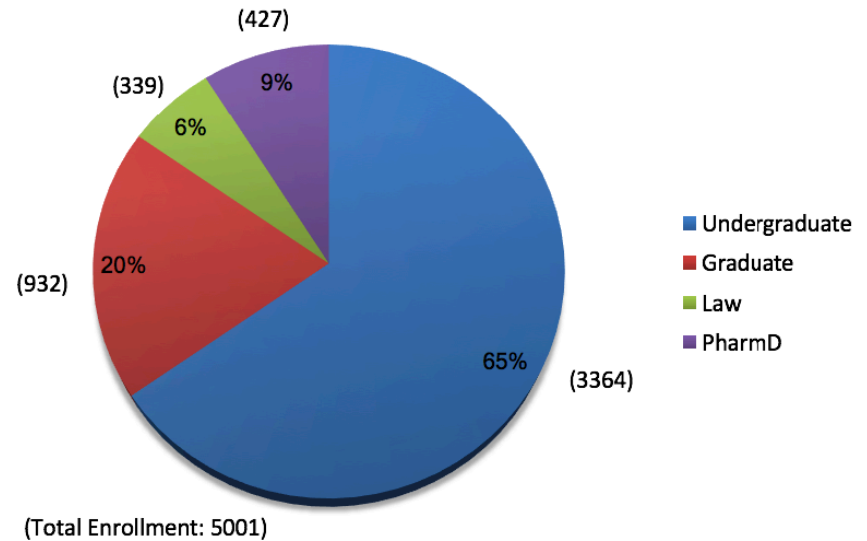

Drake Dossier

- A total of 5,001 students enrolled – 3,964 full time and 1,037 part time (95% of undergraduates are full-time students.)
- Tuition, fees, room and board is \$45,056 for 2016-17
- Students from 46 states & 41 foreign countries
- Retention rate of 88% for the past year
- In 2015-2016, 783 bachelor's degrees, 365 master's degrees, 8 post-master's certificates, 4 doctoral degrees, and 213 first-professional degrees were awarded.

Total University Enrollment

School/College Enrollment Numbers

Full-Time Faculty (Fall 2016 Data)

	Men	Women	Total
Arts & Science	74	63	137
Business	32	20	52
Education	14	14	28
Journalism	5	9	14
Law	14	12	26
Pharmacy and Health Science	20	24	44
Total	159	142	301